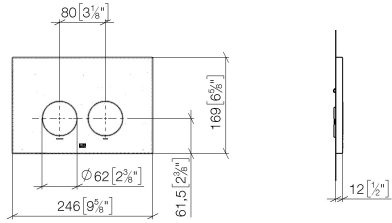

Flush plate for concealed WC cisterns made by Geberit round - Platinum

12 665 979 Product version from 4/1/2024

- cover plate 169 x 246 x 12 mm
- Mechanical flush plate with manual flush buttons
- For 2-volume flushing system
- Includes mounting frame, actuator rods and fastening material
- Sound-absorbing push rods, tool-free fast adjustment
- Compatible with all Geberit Sigma series cisterns from 2001 onwards

Flush plate for concealed WC cisterns made by Geberit round - Platinum

12 665 979 Product version from 4/1/2024

mm [inches]

Flush plate for concealed WC cisterns made by Geberit round - Platinum

12 665 979 Product version from 4/1/2024