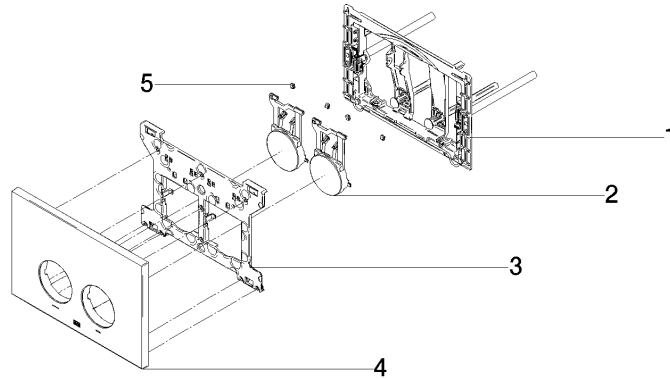

Flush plate for concealed WC cisterns made by Geberit round - Platinum

12 665 979 Product version from 4/1/2024

Parts for other finishes can be found here: [Chrome](#)

Spare parts list

No.	Item Number	Name	Quantity used	Delivery time
1	90 28 01 030 00 90	base	1	2
2	90 20 97 100 00-08	button	1	40
3	90 28 10 212 00 90	base	1	2
4	90 11 97 012 00-08	cover	1	40
5	90 14 05 090 00 90	ring	1	60