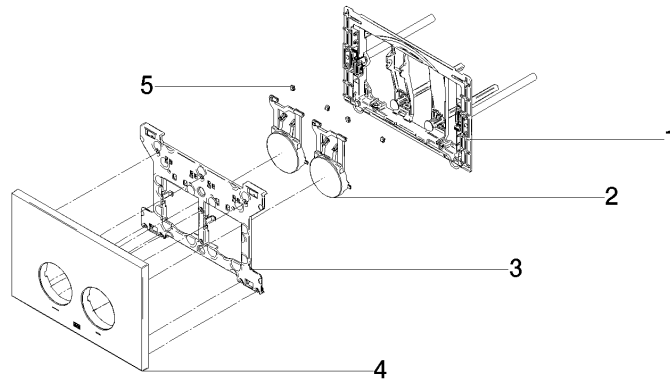

Flush plate for concealed WC cisterns made by Geberit round - Brushed Light Gold

12 665 979 Product version from 4/1/2024

Parts for other finishes can be found here: [Chrome](#)

Spare parts list

No.	Item Number	Name	Quantity used	Delivery time
1	90 28 01 030 00 90	base	1	2
2	90 20 97 100 00-27	button	1	30
3	90 28 10 212 00 90	base	1	2
4	90 11 97 012 00-27	cover	1	30
5	90 14 05 090 00 90	ring	1	60