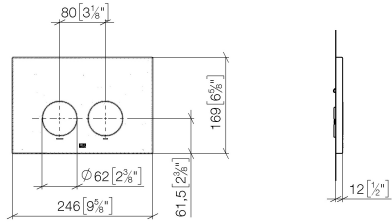

Flush plate for concealed WC cisterns made by Geberit round - Brushed Light Gold

12 665 979 Product version from 4/1/2024

- cover plate 169 x 246 x 12 mm
- Mechanical flush plate with manual flush buttons
- For 2-volume flushing system
- Includes mounting frame, actuator rods and fastening material
- Sound-absorbing push rods, tool-free fast adjustment
- Compatible with all Geberit Sigma series cisterns from 2001 onwards

Flush plate for concealed WC cisterns made by Geberit round - Brushed Light Gold

12 665 979 Product version from 4/1/2024

mm [inches]

Flush plate for concealed WC cisterns made by Geberit round - Brushed Light Gold