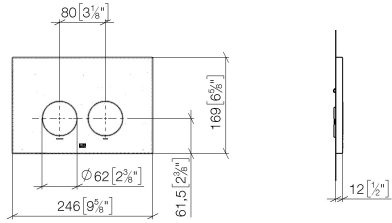

## Flush plate for concealed WC cisterns made by Geberit round - Brushed Bronze

12 665 979 Product version from 4/1/2024

- cover plate 169 x 246 x 12 mm
- Mechanical flush plate with manual flush buttons
- For 2-volume flushing system
- Includes mounting frame, actuator rods and fastening material
- Sound-absorbing push rods, tool-free fast adjustment
- Compatible with all Geberit Sigma series cisterns from 2001 onwards

## Flush plate for concealed WC cisterns made by Geberit round - Brushed Bronze

12 665 979 Product version from 4/1/2024

mm [inches]

**Flush plate for concealed WC cisterns made by Geberit round - Brushed  
Bronze**