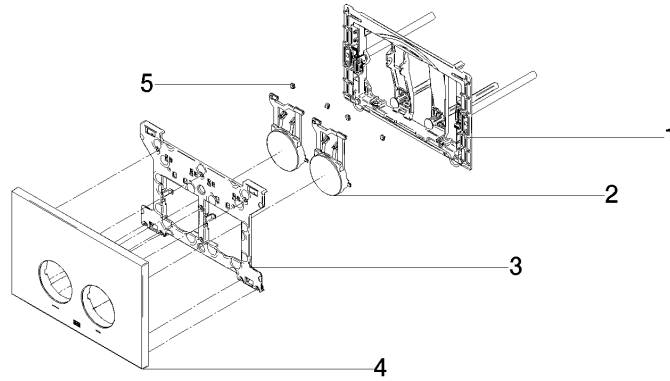

**Flush plate for concealed WC cisterns made by Geberit round - Brushed
Bronze**

12 665 979 Product version from 4/1/2024

Parts for other
finishes can be found
here: [Chrome](#)

Spare parts list

No.	Item Number	Name	Quantity used	Delivery time
1	90 28 01 030 00 90	base	1	2
2	90 20 97 100 00-42	button	1	30
3	90 28 10 212 00 90	base	1	2
4	90 11 97 012 00-42	cover	1	30
5	90 14 05 090 00 90	ring	1	60