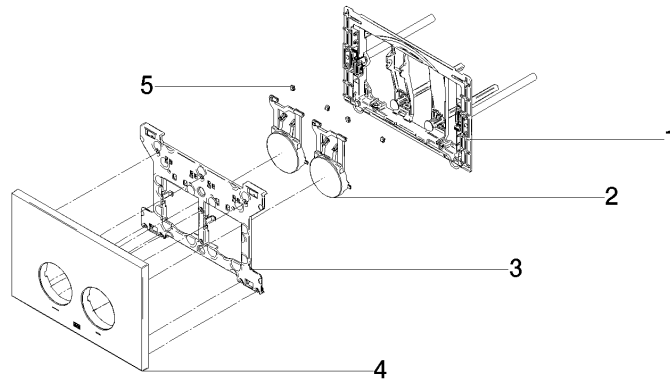

Flush plate for concealed WC cisterns made by Geberit round - Brushed Champagne (22kt Gold)

12 665 979 Product version from 4/1/2024

Parts for other finishes can be found here: [Chrome](#)

Spare parts list

No.	Item Number	Name	Quantity used	Delivery time
1	90 28 01 030 00 90	base	1	2
2	90 20 97 100 00-46	button	1	30
3	90 28 10 212 00 90	base	1	2
4	90 11 97 012 00-46	cover	1	30
5	90 14 05 090 00 90	ring	1	60