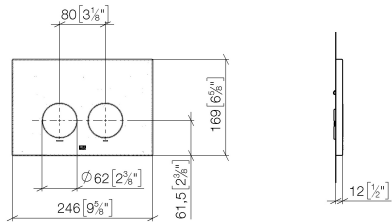

Flush plate for concealed WC cisterns made by Geberit round - Brushed Champagne (22kt Gold)

12 665 979 Product version from 4/1/2024

- cover plate 169 x 246 x 12 mm
- Mechanical flush plate with manual flush buttons
- For 2-volume flushing system
- Includes mounting frame, actuator rods and fastening material
- Sound-absorbing push rods, tool-free fast adjustment
- Compatible with all Geberit Sigma series cisterns from 2001 onwards

Flush plate for concealed WC cisterns made by Geberit round - Brushed Champagne (22kt Gold)

12 665 979 Product version from 4/1/2024

mm [inches]

Flush plate for concealed WC cisterns made by Geberit round - Brushed Champagne (22kt Gold)