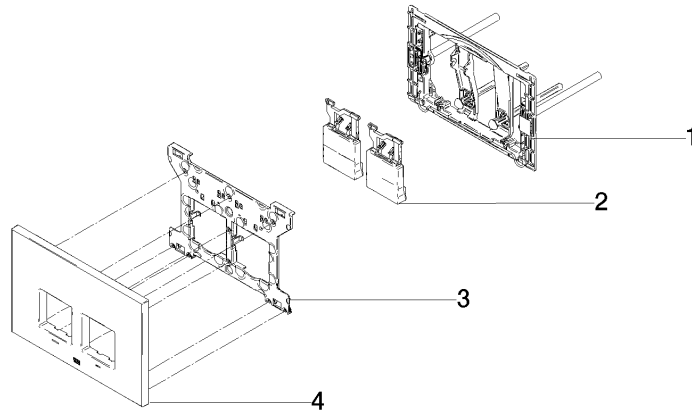

**Flush plate for concealed WC cisterns made by Geberit angular - Durabrass (23kt Gold)**

MEM

12 665 980

- cover plate 169 x 246 x 12 mm
- Mechanical flush plate with manual flush buttons
- For 2-volume flushing system
- Includes mounting frame, actuator rods and fastening material
- Sound-absorbing push rods, tool-free fast adjustment
- Compatible with all Geberit Sigma series cisterns from 2001 onwards

Flush plate for concealed WC cisterns made by Geberit angular - Durabronze  
(23kt Gold)

MEM

12 665 980  
mm [inches]

12 665 980  
Parts for other  
finishes can be found  
here: [Chrome](#)