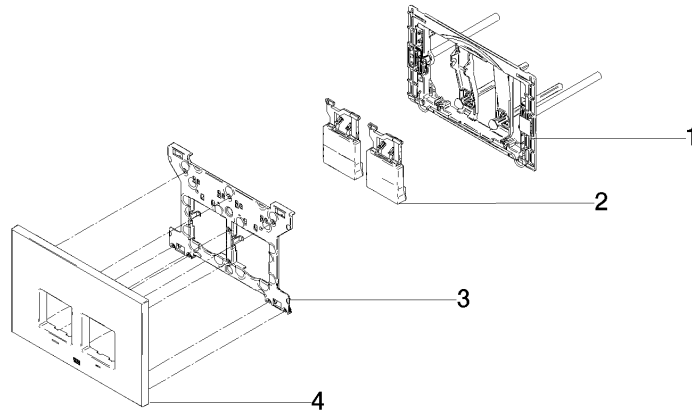

12 665 980

- cover plate 169 x 246 x 12 mm
- Mechanical flush plate with manual flush buttons
- For 2-volume flushing system
- Includes mounting frame, actuator rods and fastening material
- Sound-absorbing push rods, tool-free fast adjustment
- Compatible with all Geberit Sigma series cisterns from 2001 onwards

12 665 980

mm [inches]

12 665 980

Parts for other finishes can be found here: [Chrome](#)

Spare parts list

No.	Item Number	Name	Quantity used	Delivery time
1	90 28 01 030 00 90	base	1	2
2	90 20 98 000 00-19	button	2	20
3	90 28 10 212 00 90	base	2	2
4	90 11 98 012 00-19	cover	4	-