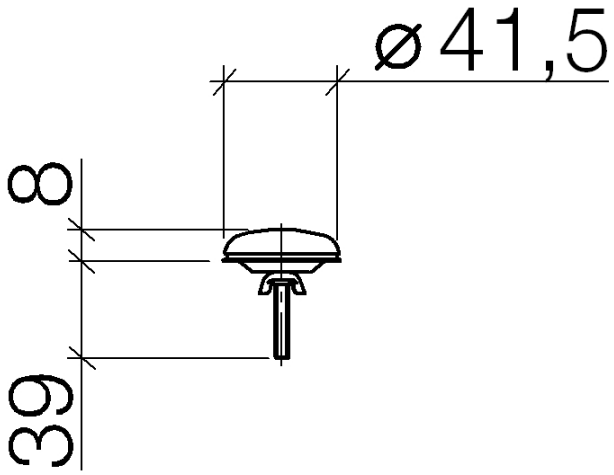

12 715 970

Fits: IMO, LULU, MADISON, MEM, TARA,
CL.1, LISSÉ, VAIA, META, CYO

	Chrome	12 715 970-00
	brushed chrome	12 715 970-04
	Brushed Platinum	12 715 970-06
	Platinum	12 715 970-08
	Durabress (23kt Gold)	12 715 970-09
	Dark Chrome	12 715 970-19
	Light Gold	12 715 970-26
	Brushed Light Gold	12 715 970-27
	Brushed Durabress (23kt Gold)	12 715 970-28
	Matte Black	12 715 970-33
	Brushed Bronze	12 715 970-42
	Brushed Champagne (22kt Gold)	12 715 970-46
	Champagne (22kt Gold)	12 715 970-47
	Brushed Chrome	12 715 970-93
	Brushed Dark Platinum	12 715 970-99

Cover for tap hole - Chrome

IMO

12 715 970

12 715 970

Parts for other
finishes can be found
here: brushed
chrome

Cover for tap hole - Chrome

IMO

12 715 970