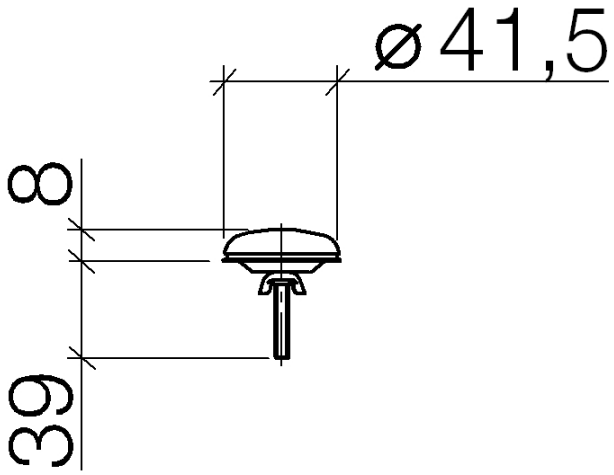

12 715 970

Fits: IMO, LULU, MADISON, MEM, TARA,  
CL.1, LISSÉ, VAIA, META, CYO

	Platinum	12 715 970-08
	Chrome	12 715 970-00
	brushed chrome	12 715 970-04
	Brushed Platinum	12 715 970-06
	Durabrand (23kt Gold)	12 715 970-09
	Dark Chrome	12 715 970-19
	Light Gold	12 715 970-26
	Brushed Light Gold	12 715 970-27
	Brushed Durabrand (23kt Gold)	12 715 970-28
	Matte Black	12 715 970-33
	Brushed Bronze	12 715 970-42
	Brushed Champagne (22kt Gold)	12 715 970-46
	Champagne (22kt Gold)	12 715 970-47
	Brushed Chrome	12 715 970-93
	Brushed Dark Platinum	12 715 970-99

## Cover for tap hole - Platinum

---

IMO

12 715 970

12 715 970

Parts for other  
finishes can be found  
here: Chrome

## Spare parts list