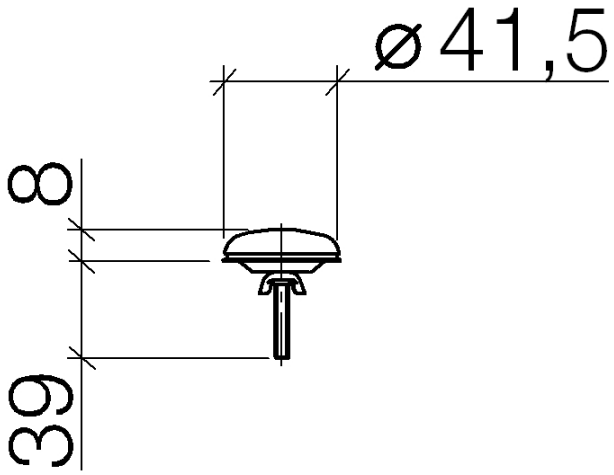

12 715 970

Fits: IMO, LULU, MADISON, MEM, TARA,
CL.1, LISSÉ, VAIA, META, CYO

	Brushed Bronze	12 715 970-42
	Chrome	12 715 970-00
	brushed chrome	12 715 970-04
	Brushed Platinum	12 715 970-06
	Platinum	12 715 970-08
	Durabronze (23kt Gold)	12 715 970-09
	Dark Chrome	12 715 970-19
	Light Gold	12 715 970-26
	Brushed Light Gold	12 715 970-27
	Brushed Durabronze (23kt Gold)	12 715 970-28
	Matte Black	12 715 970-33
	Brushed Champagne (22kt Gold)	12 715 970-46
	Champagne (22kt Gold)	12 715 970-47
	Brushed Chrome	12 715 970-93
	Brushed Dark Platinum	12 715 970-99

Cover for tap hole - Brushed Bronze

IMO

12 715 970

12 715 970

Parts for other
finishes can be found
here: [Chrome](#)

Cover for tap hole - Brushed Bronze

IMO

12 715 970