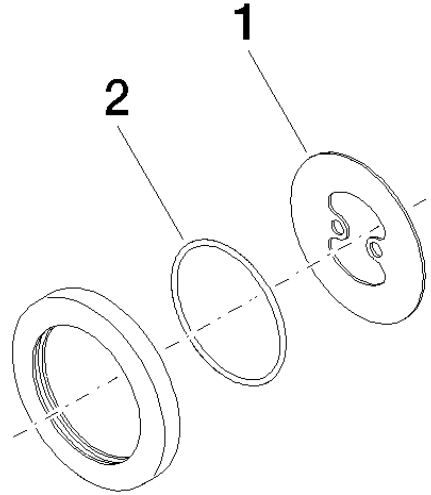

12 720 660

- rosette Ø 70 mm

Can only be combined with exposed trim parts 36 002 970-FF / 36 110 970-FF / 36 111 970-FF / 36 112 970-FF / 36 050 970-FF.

Fits: IMO, LULU, MADISON, MEM, TARA, CL.1, LISSÉ, VAIA, META, CYO

	Brushed Platinum	12 720 660-06
	Chrome	12 720 660-00
	Platinum	12 720 660-08
	Dark Chrome	12 720 660-19
	Light Gold	12 720 660-26
	Brushed Light Gold	12 720 660-27
	Brushed Durabronze (23kt Gold)	12 720 660-28
	Matte Black	12 720 660-33
	Brushed Bronze	12 720 660-42
	Brushed Champagne (22kt Gold)	12 720 660-46
	Champagne (22kt Gold)	12 720 660-47
	Brushed Chrome	12 720 660-93
	Brushed Dark Platinum	12 720 660-99

12 720 660

mm [inches]

12 720 660

Parts for other finishes can be found here: [Chrome](#)

### Spare parts list

No.	Item Number	Name	Quantity used	Delivery time
1	09 30 11 291 90	disc	1	2
2	09 14 10 046 90	seal	1	2