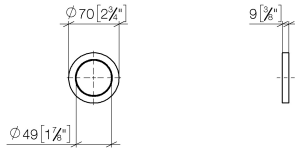

12 720 660

- rosette Ø 70 mm

Can only be combined with exposed trim parts 36 002 970-FF / 36 110 970-FF / 36 111 970-FF / 36 112 970-FF / 36 050 970-FF.

Fits: IMO, LULU, MADISON, MEM, TARA, CL.1, LISSÉ, VAIA, META, CYO

12 720 660

mm [inches]

12 720 660

Parts for other finishes can be found here: [Chrome](#)

### Spare parts list

No.	Item Number	Name	Quantity used	Delivery time
1	09 30 11 291 90	disc	1	2
2	09 14 10 046 90	seal	1	2