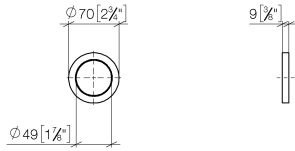

12 720 660

- rosette Ø 70 mm

Can only be combined with exposed trim parts 36 002 970-FF / 36 110 970-FF / 36 111 970-FF / 36 112 970-FF / 36 050 970-FF.

Fits: IMO, LULU, MADISON, MEM, TARA, CL.1, LISSÉ, VAIA, META, CYO

12 720 660

mm [inches]

12 720 660

Parts for other
finishes can be found
here: [Chrome](#)