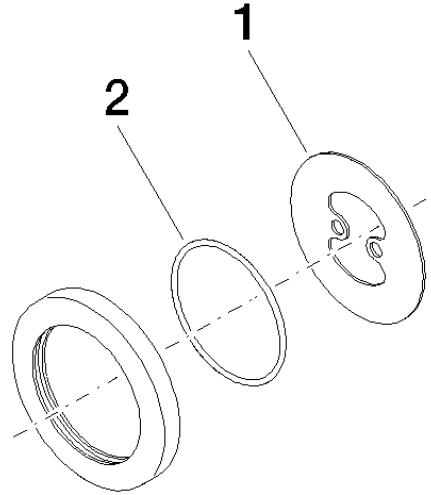

Rosette - Brushed Durabronz (23kt Gold)

IMO

12 720 660

- rosette Ø 70 mm

Can only be combined with exposed trim parts 36
002 970-FF / 36 110 970-FF / 36 111 970-FF / 36 112
970-FF / 36 050 970-FF.

Fits: IMO, LULU, MADISON, MEM, TARA,
CL.1, LISSÉ, VAIA, META, CYO

	Brushed Durabronz (23kt Gold)	12 720 660-28
	Chrome	12 720 660-00
	Brushed Platinum	12 720 660-06
	Platinum	12 720 660-08
	Dark Chrome	12 720 660-19
	Light Gold	12 720 660-26
	Brushed Light Gold	12 720 660-27
	Matte Black	12 720 660-33
	Brushed Bronze	12 720 660-42
	Brushed Champagne (22kt Gold)	12 720 660-46
	Champagne (22kt Gold)	12 720 660-47
	Brushed Chrome	12 720 660-93
	Brushed Dark Platinum	12 720 660-99

12 720 660

mm [inches]

12 720 660

Parts for other finishes can be found here: [Chrome](#)

Spare parts list

No.	Item Number	Name	Quantity used	Delivery time
1	09 30 11 291 90	disc	1	2
2	09 14 10 046 90	seal	1	2