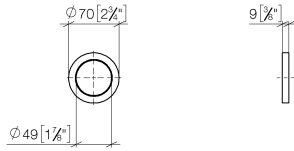

Rosette - Brushed Durabronz (23kt Gold)

IMO

12 720 660

- rosette Ø 70 mm

Can only be combined with exposed trim parts 36
002 970-FF / 36 110 970-FF / 36 111 970-FF / 36 112
970-FF / 36 050 970-FF.

Fits: IMO, LULU, MADISON, MEM, TARA,
CL.1, LISSÉ, VAIA, META, CYO

12 720 660

mm [inches]

12 720 660

Parts for other finishes can be found here: [Chrome](#)

Spare parts list

No.	Item Number	Name	Quantity used	Delivery time
1	09 30 11 291 90	disc	1	2
2	09 14 10 046 90	seal	1	2