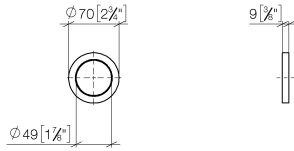

12 720 660

- rosette Ø 70 mm

Can only be combined with exposed trim parts 36 002 970-FF / 36 110 970-FF / 36 111 970-FF / 36 112 970-FF / 36 050 970-FF.

Fits: IMO, LULU, MADISON, MEM, TARA, CL.1, LISSÉ, VAIA, META, CYO

12 720 660

mm [inches]

12 720 660

Parts for other finishes can be found here: [Chrome](#)

Spare parts list

No.	Item Number	Name	Quantity used	Delivery time
1	09 30 11 291 90	disc	1	2
2	09 14 10 046 90	seal	1	2