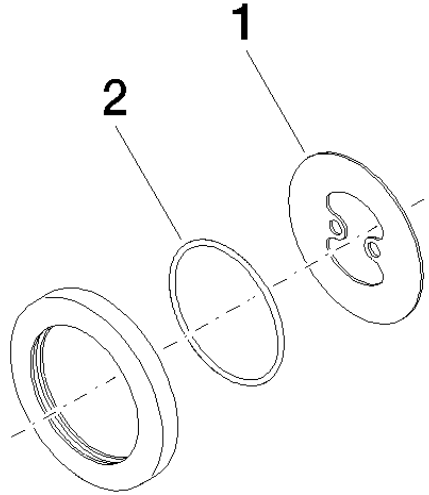

12 720 660

- rosette Ø 70 mm

Can only be combined with exposed trim parts 36 002 970-FF / 36 110 970-FF / 36 111 970-FF / 36 112 970-FF / 36 050 970-FF.

Fits: IMO, LULU, MADISON, MEM, TARA, CL.1, LISSÉ, VAIA, META, CYO

	Matte Black	12 720 660-33
	Chrome	12 720 660-00
	Brushed Platinum	12 720 660-06
	Platinum	12 720 660-08
	Dark Chrome	12 720 660-19
	Light Gold	12 720 660-26
	Brushed Light Gold	12 720 660-27
	Brushed Durabronze (23kt Gold)	12 720 660-28
	Brushed Bronze	12 720 660-42
	Brushed Champagne (22kt Gold)	12 720 660-46
	Champagne (22kt Gold)	12 720 660-47
	Brushed Chrome	12 720 660-93
	Brushed Dark Platinum	12 720 660-99

12 720 660

mm [inches]

12 720 660

Parts for other finishes can be found here: [Chrome](#)

Spare parts list

No.	Item Number	Name	Quantity used	Delivery time
1	09 30 11 291 90	disc	1	2
2	09 14 10 046 90	seal	1	2