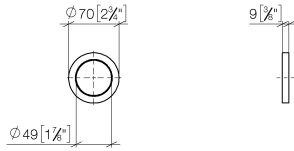

Rosette - Brushed Bronze

IMO

12 720 660

- rosette Ø 70 mm

Can only be combined with exposed trim parts 36 002 970-FF / 36 110 970-FF / 36 111 970-FF / 36 112 970-FF / 36 050 970-FF.

Fits: IMO, LULU, MADISON, MEM, TARA, CL.1, LISSÉ, VAIA, META, CYO

12 720 660

mm [inches]

12 720 660

Parts for other finishes can be found here: [Chrome](#)

Spare parts list

No.	Item Number	Name	Quantity used	Delivery time
1	09 30 11 291 90	disc	1	2
2	09 14 10 046 90	seal	1	2