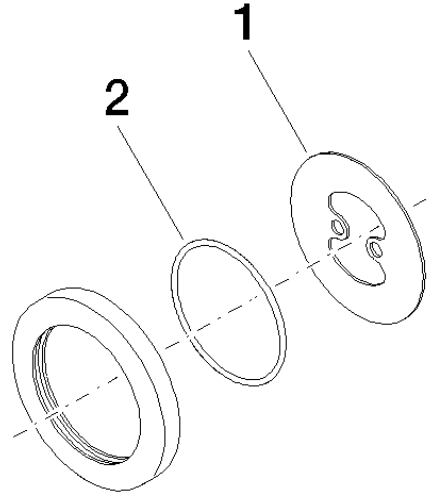

Rosette - Brushed Bronze

IMO

12 720 660

- rosette Ø 70 mm

Can only be combined with exposed trim parts 36 002 970-FF / 36 110 970-FF / 36 111 970-FF / 36 112 970-FF / 36 050 970-FF.

Fits: IMO, LULU, MADISON, MEM, TARA, CL.1, LISSÉ, VAIA, META, CYO

	Brushed Bronze	12 720 660-42
	Chrome	12 720 660-00
	Brushed Platinum	12 720 660-06
	Platinum	12 720 660-08
	Dark Chrome	12 720 660-19
	Light Gold	12 720 660-26
	Brushed Light Gold	12 720 660-27
	Brushed Durabronze (23kt Gold)	12 720 660-28
	Matte Black	12 720 660-33
	Brushed Champagne (22kt Gold)	12 720 660-46
	Champagne (22kt Gold)	12 720 660-47
	Brushed Chrome	12 720 660-93
	Brushed Dark Platinum	12 720 660-99

12 720 660

mm [inches]

12 720 660

Parts for other finishes can be found here: [Chrome](#)

Spare parts list

No.	Item Number	Name	Quantity used	Delivery time
1	09 30 11 291 90	disc	1	2
2	09 14 10 046 90	seal	1	2