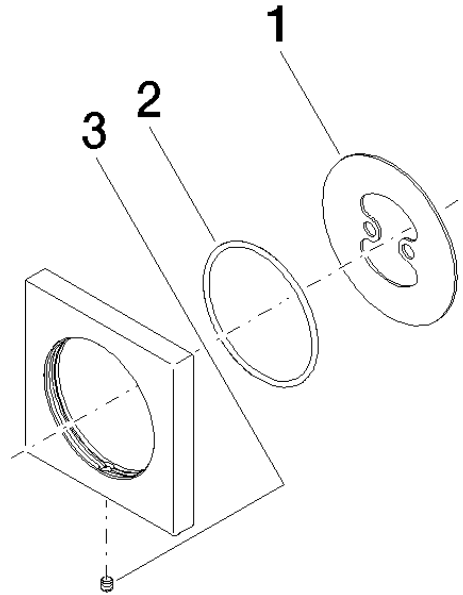

12 720 980

mm [inches]

12 720 980

Parts for other finishes can be found here: [Chrome](#)

### Spare parts list

No.	Item Number	Name	Quantity used	Delivery time
1	09 30 11 291 90	disc	1	2
2	09 14 10 046 90	seal	1	2
3	09 31 11 099 90	pin	1	2