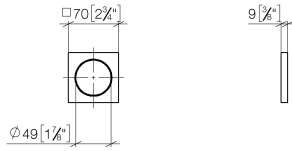

12 720 980

- rosette 70 x 70 mm

Can only be combined with exposed trim parts 36 002 970-FF / 36 110 970-FF / 36 111 970-FF / 36 112 970-FF / 36 050 970-FF.

Fits: IMO, LULU, MADISON, MEM, TARA, CL.1, LISSÉ, VAIA, META, CYO

12 720 980

mm [inches]

12 720 980

Parts for other finishes can be found here: [Chrome](#)

### Spare parts list

No.	Item Number	Name	Quantity used	Delivery time
1	09 30 11 291 90	disc	1	2
2	09 14 10 046 90	seal	1	2
3	09 31 11 099 90	pin	1	2