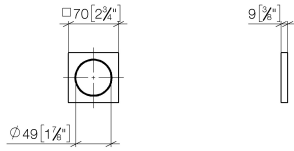

12 720 980

- rosette 70 x 70 mm

Can only be combined with exposed trim parts 36 002 970-FF / 36 110 970-FF / 36 111 970-FF / 36 112 970-FF / 36 050 970-FF.

Fits: IMO, LULU, MADISON, MEM, TARA, CL.1, LISSÉ, VAIA, META, CYO

12 720 980

mm [inches]

12 720 980

Parts for other  
finishes can be found  
here: [Chrome](#)