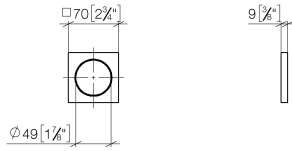

**Rosette - Brushed Durabronz (23kt Gold)**

IMO

12 720 980

- rosette 70 x 70 mm

Can only be combined with exposed trim parts 36  
002 970-FF / 36 110 970-FF / 36 111 970-FF / 36 112  
970-FF / 36 050 970-FF.

12 720 980

mm [inches]

12 720 980

Parts for other finishes can be found here: [Chrome](#)

### Spare parts list

No.	Item Number	Name	Quantity used	Delivery time
1	09 30 11 291 90	disc	1	2
2	09 14 10 046 90	seal	1	2
3	09 31 11 099 90	pin	1	2