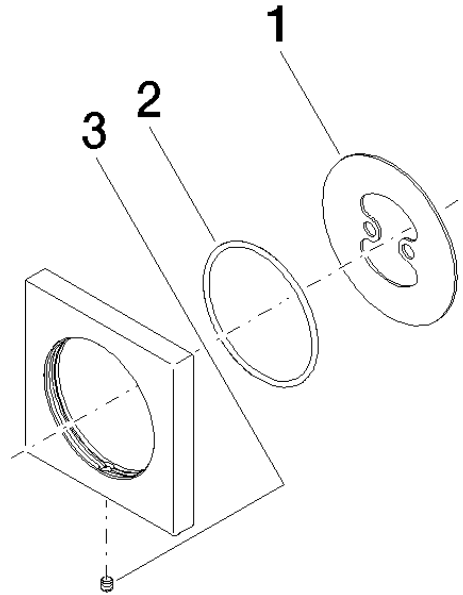

**Rosette - Brushed Durabronz (23kt Gold)**

IMO

12 720 980

- rosette 70 x 70 mm

Can only be combined with exposed trim parts 36  
002 970-FF / 36 110 970-FF / 36 111 970-FF / 36 112  
970-FF / 36 050 970-FF.

Fits: IMO, LULU, MADISON, MEM, TARA,  
CL.1, LISSÉ, VAIA, META, CYO

	Brushed Durabronz (23kt Gold)	12 720 980-28
	Chrome	12 720 980-00
	Brushed Platinum	12 720 980-06
	Platinum	12 720 980-08
	Dark Chrome	12 720 980-19
	Light Gold	12 720 980-26
	Brushed Light Gold	12 720 980-27
	Matte Black	12 720 980-33
	Brushed Bronze	12 720 980-42
	Brushed Champagne (22kt Gold)	12 720 980-46
	Champagne (22kt Gold)	12 720 980-47
	Brushed Chrome	12 720 980-93
	Brushed Dark Platinum	12 720 980-99

12 720 980

mm [inches]

12 720 980

Parts for other finishes can be found here: [Chrome](#)

### Spare parts list

No.	Item Number	Name	Quantity used	Delivery time
1	09 30 11 291 90	disc	1	2
2	09 14 10 046 90	seal	1	2
3	09 31 11 099 90	pin	1	2