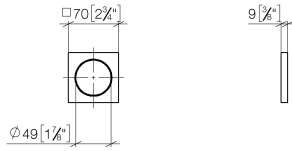

Rosette - Brushed Champagne (22kt Gold)

IMO

12 720 980

- rosette 70 x 70 mm

Can only be combined with exposed trim parts 36 002 970-FF / 36 110 970-FF / 36 111 970-FF / 36 112 970-FF / 36 050 970-FF.

Fits: IMO, LULU, MADISON, MEM, TARA, CL.1, LISSÉ, VAIA, META, CYO

12 720 980

mm [inches]

12 720 980

Parts for other finishes can be found here: [Chrome](#)

Spare parts list

No.	Item Number	Name	Quantity used	Delivery time
1	09 30 11 291 90	disc	1	2
2	09 14 10 046 90	seal	1	2
3	09 31 11 099 90	pin	1	2