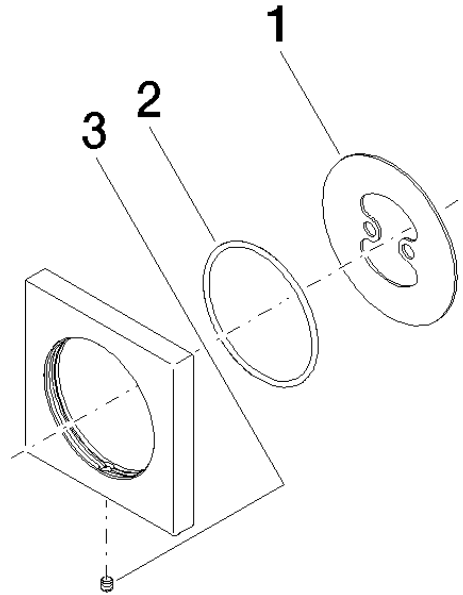

Rosette - Brushed Champagne (22kt Gold)

IMO

12 720 980

- rosette 70 x 70 mm

Can only be combined with exposed trim parts 36 002 970-FF / 36 110 970-FF / 36 111 970-FF / 36 112 970-FF / 36 050 970-FF.

Fits: IMO, LULU, MADISON, MEM, TARA, CL.1, LISSÉ, VAIA, META, CYO

12 720 980

mm [inches]

12 720 980

Parts for other finishes can be found here: [Chrome](#)

Spare parts list

No.	Item Number	Name	Quantity used	Delivery time
1	09 30 11 291 90	disc	1	2
2	09 14 10 046 90	seal	1	2
3	09 31 11 099 90	pin	1	2