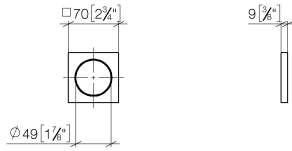

## Rosette - Brushed Dark Platinum

IMO

12 720 980

- rosette 70 x 70 mm

Can only be combined with exposed trim parts 36 002 970-FF / 36 110 970-FF / 36 111 970-FF / 36 112 970-FF / 36 050 970-FF.

Fits: IMO, LULU, MADISON, MEM, TARA, CL.1, LISSÉ, VAIA, META, CYO

12 720 980

mm [inches]

12 720 980

Parts for other finishes can be found here: [Chrome](#)

### Spare parts list

No.	Item Number	Name	Quantity used	Delivery time
1	09 30 11 291 90	disc	1	2
2	09 14 10 046 90	seal	1	2
3	09 31 11 099 90	pin	1	2