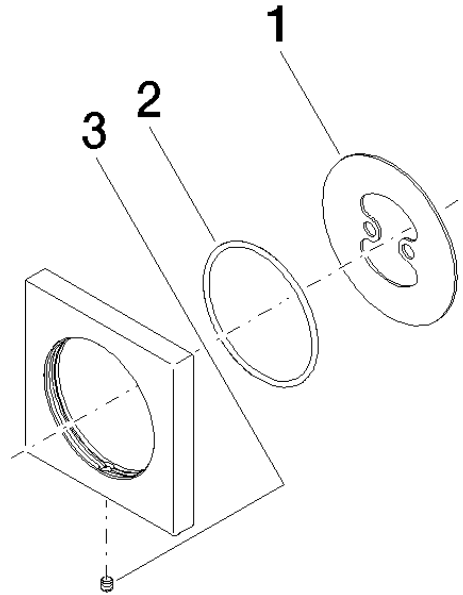

## Rosette - Brushed Dark Platinum

IMO

12 720 980

- rosette 70 x 70 mm

Can only be combined with exposed trim parts 36 002 970-FF / 36 110 970-FF / 36 111 970-FF / 36 112 970-FF / 36 050 970-FF.

Fits: IMO, LULU, MADISON, MEM, TARA, CL.1, LISSÉ, VAIA, META, CYO

12 720 980

mm [inches]

12 720 980

Parts for other finishes can be found here: [Chrome](#)

### Spare parts list

No.	Item Number	Name	Quantity used	Delivery time
1	09 30 11 291 90	disc	1	2
2	09 14 10 046 90	seal	1	2
3	09 31 11 099 90	pin	1	2