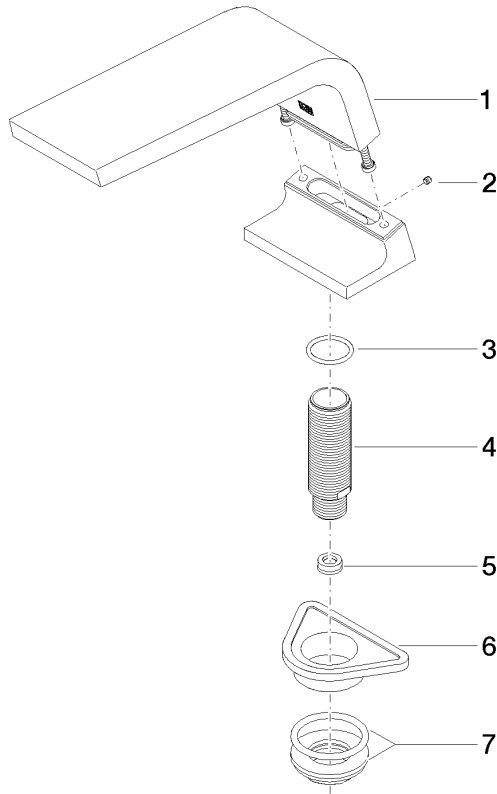

CL.1 Bath spout without diverter for deck mounting - Dark Chrome

CL.1

13 612 705

- 200mm projection
- rectangular spray pattern with 55 individual jets
- height of mixer 125 mm
- height up to aerator 108 mm
- hole diameter 35 mm
- 1/2" connection
- max. flow 24.6 l/min at 3 bar flow pressure
- WRAS 1512010

mm [inches]

Flow rate chart

Codes & Standards

ASME
A112.18.1/CSA
B125.1

13 612 705

Product version from 5/27/2021

Parts for other
finishes can be found
here: [Chrome](#)

CL.1 Bath spout without diverter for deck mounting - Dark Chrome

CL.1

13 612 705

Spare parts list

Product version from 5/27/2021

No.	Item Number	Name	Quantity used	Delivery time
	90 11 70 007 00-19	spout	7	20