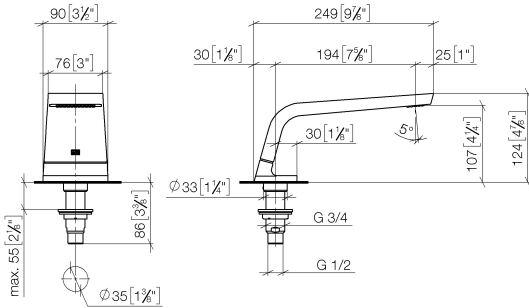

CL.1 Bath spout without diverter for deck mounting - Dark Chrome

CL.1

13 612 705

- 200mm projection
- rectangular spray pattern with 55 individual jets
- height of mixer 125 mm
- height up to aerator 108 mm
- hole diameter 35 mm
- 1/2" connection
- max. flow 24.6 l/min at 3 bar flow pressure
- WRAS 1512010

mm [inches]

Flow rate chart

Codes & Standards

ASME
A112.18.1/CSA
B125.1

13 612 705

Product version from 5/27/2021

Parts for other
finishes can be found
here: [Chrome](#)

CL.1 Bath spout without diverter for deck mounting - Dark Chrome

CL.1

13 612 705

Spare parts list

Product version from 5/27/2021

No.	Item Number	Name	Quantity used	Delivery time
	90 11 70 007 00-19	spout	7	20