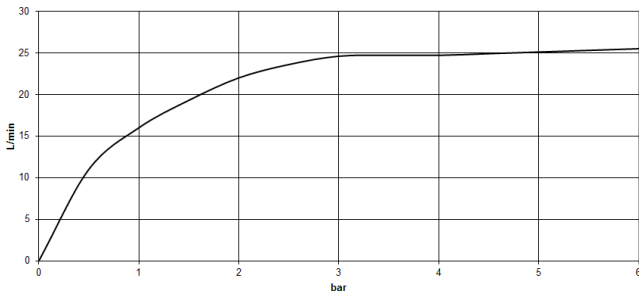

Flow rate chart

Codes & Standards

ASME
A112.18.1/CSA
B125.1