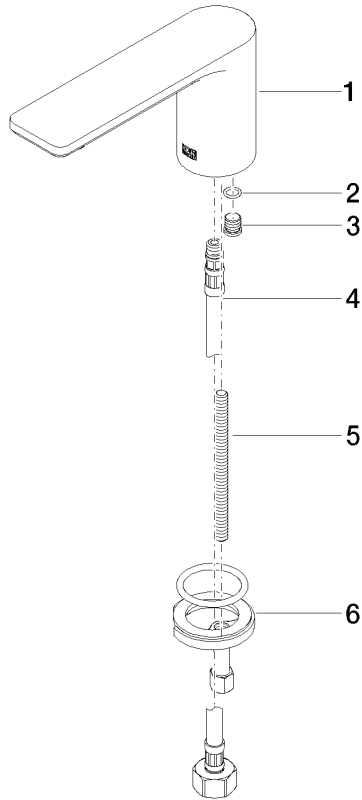

13 700 845 Product version from 3/13/2017

- 130mm projection
- fixed spout
- circular, air-enriched flow
- height of mixer 95 mm
- height up to aerator 75 mm
- hole diameter 35 mm
- 1/2" connection
- max. flow 5.7 l/min
- lead-free
- This product can help a building meet the requirements of Green Building Rating Systems, e.g. LEED®, BREEAM®, DGNB
- WRAS

13 700 845 Product version from 3/13/2017

mm [inches]

Flow rate chart

Codes & Standards

ASME A112.18.1/CSA B125.1	DIN 4109	ISO 3822	NSF/ANSI 372
NSF/ANSI/CAN 61	NSF372	NSF61	Ü-Zeichen

LISSÉ Deck-mounted basin spout without pop-up waste - Brushed Platinum

Spare parts list

No.	Item Number	Name	Quantity used	Delivery time
1	90 11 84 015 00-06	spout	1	-
Spare part can no longer be ordered, please order the replacement item				
2	90 14 10 060 00 90	seal	1	2
3	09 31 20 065 90	plug	1	2
4	04 30 04 019 00 90	hose	1	2
5	09 31 11 012 90	pin	1	2
6	04 30 11 038 75 90	fixing set	1	2