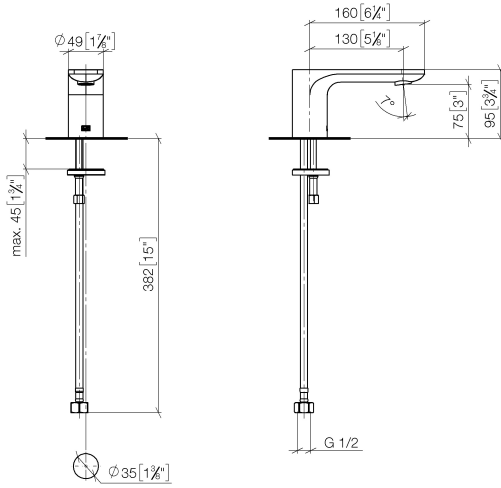

13 700 845 Product version from 3/13/2017

- 130mm projection
- fixed spout
- circular, air-enriched flow
- height of mixer 95 mm
- height up to aerator 75 mm
- hole diameter 35 mm
- 1/2" connection
- max. flow 5.7 l/min
- lead-free
- This product can help a building meet the requirements of Green Building Rating Systems, e.g. LEED®, BREEAM®, DGNB
- WRAS

13 700 845 Product version from 3/13/2017

mm [inches]

Flow rate chart

Codes & Standards

ASME A112.18.1/CSA B125.1	DIN 4109	ISO 3822	NSF/ANSI 372
NSF/ANSI/CAN 61	NSF372	NSF61	Ü-Zeichen

LISSÉ Deck-mounted basin spout without pop-up waste - Brushed Platinum

Spare parts list

No.	Item Number	Name	Quantity used	Delivery time
1	90 11 84 015 00-06	spout	1	-
Spare part can no longer be ordered, please order the replacement item				
2	90 14 10 060 00 90	seal	1	2
3	09 31 20 065 90	plug	1	2
4	04 30 04 019 00 90	hose	1	2
5	09 31 11 012 90	pin	1	2
6	04 30 11 038 75 90	fixing set	1	2