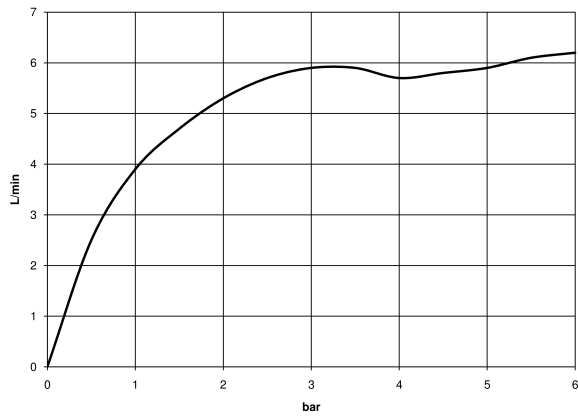

13 700 845 Product version from 3/13/2017

- 130mm projection
- fixed spout
- circular, air-enriched flow
- height of mixer 95 mm
- height up to aerator 75 mm
- hole diameter 35 mm
- 1/2" connection
- max. flow 5.7 l/min
- lead-free
- This product can help a building meet the requirements of Green Building Rating Systems, e.g. LEED®, BREEAM®, DGNB
- WRAS

13 700 845 Product version from 3/13/2017

mm [inches]

Flow rate chart

Codes & Standards

ASME A112.18.1/CSA B125.1	DIN 4109	ISO 3822	NSF/ANSI 372
NSF/ANSI/CAN 61	NSF372	NSF61	Ü-Zeichen

LISSÉ Deck-mounted basin spout without pop-up waste - Brushed Light Gold