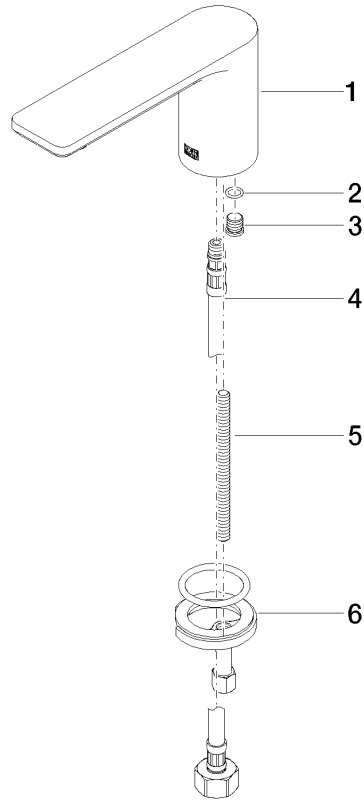

13 700 845 Product version from 3/13/2017

- 130mm projection
- fixed spout
- circular, air-enriched flow
- height of mixer 95 mm
- height up to aerator 75 mm
- hole diameter 35 mm
- 1/2" connection
- max. flow 5.7 l/min
- lead-free
- This product can help a building meet the requirements of Green Building Rating Systems, e.g. LEED®, BREEAM®, DGNB
- WRAS

13 700 845 Product version from 3/13/2017

mm [inches]

Flow rate chart

Codes & Standards

ASME A112.18.1/CSA B125.1	DIN 4109	ISO 3822	NSF/ANSI 372
NSF/ANSI/CAN 61	NSF372	NSF61	Ü-Zeichen

LISSÉ Deck-mounted basin spout without pop-up waste - Brushed Light Gold

Spare parts list

No.	Item Number	Name	Quantity used	Delivery time
1	90 11 84 015 00-27	spout	1	30
2	90 14 10 060 00 90	seal	1	2
3	09 31 20 065 90	plug	1	2
4	04 30 04 019 00 90	hose	1	2
5	09 31 11 012 90	pin	1	2
6	04 30 11 038 75 90	fixing set	1	2