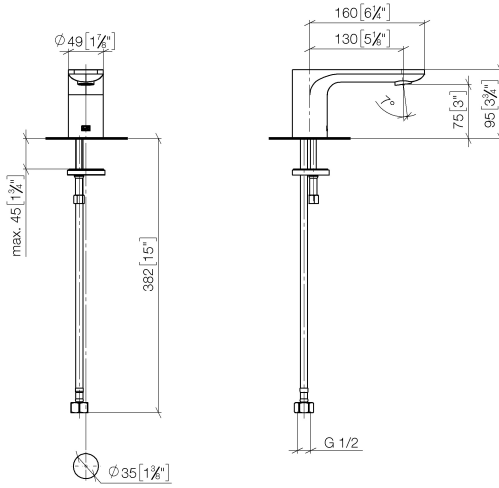

13 700 845 Product version from 3/13/2017

- 130mm projection
- fixed spout
- circular, air-enriched flow
- height of mixer 95 mm
- height up to aerator 75 mm
- hole diameter 35 mm
- 1/2" connection
- max. flow 5.7 l/min
- lead-free
- This product can help a building meet the requirements of Green Building Rating Systems, e.g. LEED®, BREEAM®, DGNB
- WRAS

13 700 845 Product version from 3/13/2017

mm [inches]

Flow rate chart

Codes & Standards

ASME A112.18.1/CSA B125.1	DIN 4109	ISO 3822	NSF/ANSI 372
NSF/ANSI/CAN 61	NSF372	NSF61	Ü-Zeichen

LISSÉ Deck-mounted basin spout without pop-up waste - Brushed Light Gold

Spare parts list

No.	Item Number	Name	Quantity used	Delivery time
1	90 11 84 015 00-27	spout	1	30
2	90 14 10 060 00 90	seal	1	2
3	09 31 20 065 90	plug	1	2
4	04 30 04 019 00 90	hose	1	2
5	09 31 11 012 90	pin	1	2
6	04 30 11 038 75 90	fixing set	1	2