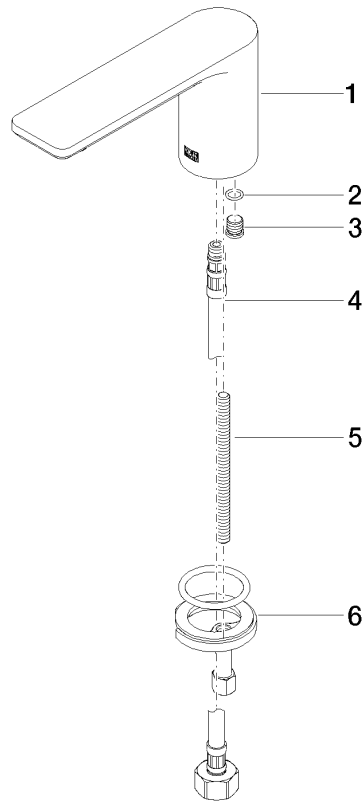

13 700 845

- 130mm projection
- fixed spout
- circular, air-enriched flow
- height of mixer 95 mm
- height up to aerator 75 mm
- hole diameter 35 mm
- 1/2" connection
- max. flow 5.7 l/min
- lead-free
- This product can help a building meet the requirements of Green Building Rating Systems, e.g. LEED®, BREEAM®, DGNB

13 700 845
mm [inches]

Flow rate chart

Codes & Standards

ASME
A112.18.1/CSA
B125.1

NSF/ANSI 372

NSF/ANSI/CAN
61

LISSÉ Deck-mounted basin spout without pop-up waste - Brushed Dark
Platinum

LISSÉ

13 700 845

Certificates

LGA_29120.

IAPMO_N-4976.

IAPMO_6397.

13 700 845
Parts for other
finishes can be found
here: [Chrome](#)

Spare parts list

No.	Item Number	Name	Quantity used	Delivery time
1	90 11 84 015 00-99	spout	1	30
2	90 14 10 060 00 90	seal	1	2
3	09 31 20 065 90	plug	1	2
4	04 30 04 019 00 90	hose	1	2
5	09 31 11 012 90	pin	1	2
6	04 30 11 038 75 90	fixing set	1	2