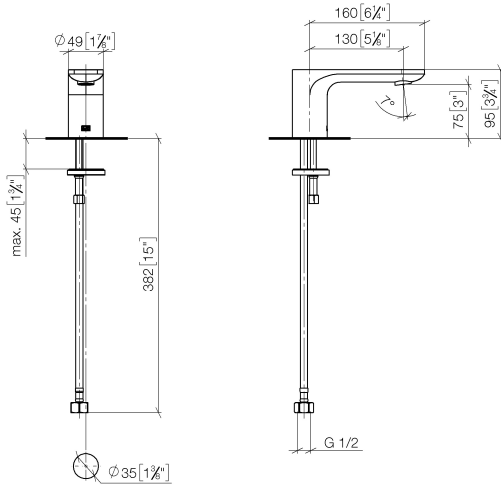

13 700 845

- 130mm projection
- fixed spout
- circular, air-enriched flow
- height of mixer 95 mm
- height up to aerator 75 mm
- hole diameter 35 mm
- 1/2" connection
- max. flow 5.7 l/min
- lead-free
- This product can help a building meet the requirements of Green Building Rating Systems, e.g. LEED®, BREEAM®, DGNB

13 700 845
mm [inches]

Flow rate chart

Codes & Standards

ASME
A112.18.1/CSA
B125.1

NSF/ANSI 372

NSF/ANSI/CAN
61

LISSÉ Deck-mounted basin spout without pop-up waste - Brushed Dark
Platinum

LISSÉ

13 700 845

Certificates

LGA_29120.

IAPMO_N-4976.

IAPMO_6397.

13 700 845
Parts for other
finishes can be found
here: [Chrome](#)

Spare parts list

No.	Item Number	Name	Quantity used	Delivery time
1	90 11 84 015 00-99	spout	1	30
2	90 14 10 060 00 90	seal	1	2
3	09 31 20 065 90	plug	1	2
4	04 30 04 019 00 90	hose	1	2
5	09 31 11 012 90	pin	1	2
6	04 30 11 038 75 90	fixing set	1	2