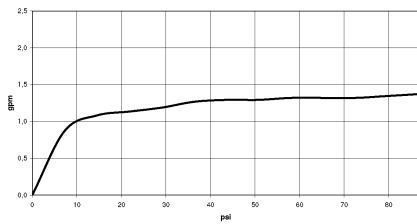

VAIA Wall-mounted basin spout without pop-up waste - Champagne (22kt Gold)

13 800 809 Product version from 3/13/2017

- 190mm projection
 - fixed spout
 - circular, air-enriched flow
 - hole diameter 37 mm
 - rosette Ø 60 mm
 - 1/2" connection
 - plug-link mounting
 - max. flow 4.5 l/min
 - lead-free
 - This product can help a building meet the requirements of Green Building Rating Systems, e.g. LEED®, BREEAM®, DGNB
- For Touchfree control please order eSet Touchfree with temperature adjustment**

13 800 809 Product version from 3/13/2017
mm [inches]

Flow rate chart

Codes & Standards

ASME A112.18.1/CSA B125.1	California Energy Commission (CEC)	EPA WaterSense	NSF/ANSI 372
NSF/ANSI/CAN 61	NSF372	NSF61	Water Sense