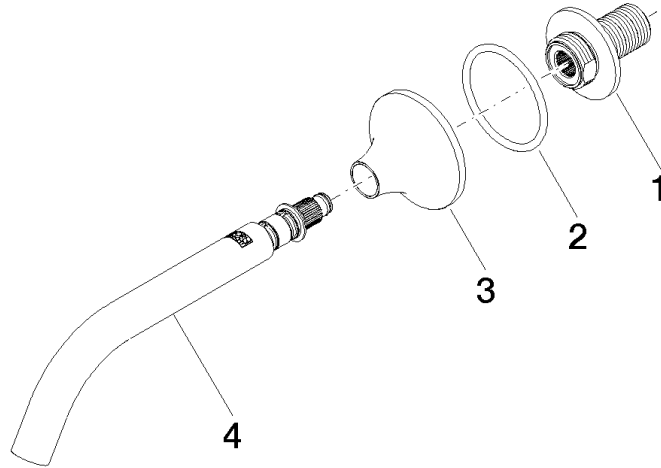

VAIA Wall-mounted basin spout without pop-up waste - Champagne (22kt Gold)

13 800 809 Product version from 3/13/2017

- 190mm projection
 - fixed spout
 - circular, air-enriched flow
 - hole diameter 37 mm
 - rosette Ø 60 mm
 - 1/2" connection
 - plug-link mounting
 - max. flow 4.5 l/min
 - lead-free
 - This product can help a building meet the requirements of Green Building Rating Systems, e.g. LEED®, BREEAM®, DGNB
- For Touchfree control please order eSet Touchfree with temperature adjustment**

WaterSense

VAIA Wall-mounted basin spout without pop-up waste - Champagne (22kt Gold)

13 800 809 Product version from 3/13/2017

Certificates

IAPMO_N-4

IAPMO_8834

IAPMO_6

VAIA Wall-mounted basin spout without pop-up waste - Champagne (22kt Gold)

13 800 809 Product version from 3/13/2017

Spare parts list

No.	Item Number	Name	Quantity used	Delivery time
1	09 24 03 269 90	nipple	1	2
2	09 14 10 084 90	seal	1	2
3	09 27 80 011-47	rosette	1	60
4	90 28 22 310 01-47	spout	1	30