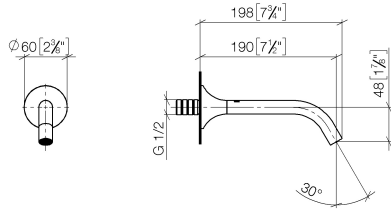

VAIA Wall-mounted basin spout without pop-up waste - Champagne (22kt Gold)

13 800 809 Product version from 3/13/2017

- 190mm projection
 - fixed spout
 - circular, air-enriched flow
 - hole diameter 37 mm
 - rosette Ø 60 mm
 - 1/2" connection
 - plug-link mounting
 - max. flow 4.5 l/min
 - lead-free
 - This product can help a building meet the requirements of Green Building Rating Systems, e.g. LEED®, BREEAM®, DGNB
- For Touchfree control please order eSet Touchfree with temperature adjustment**

13 800 809 Product version from 3/13/2017
mm [inches]

Flow rate chart

Codes & Standards

ASME A112.18.1/CSA B125.1	California Energy Commission (CEC)	EPA WaterSense	NSF/ANSI 372
NSF/ANSI/CAN 61	NSF372	NSF61	Water Sense

13 800 809 Product version from 3/13/2017

Spare parts list

No.	Item Number	Name	Quantity used	Delivery time
1	09 24 03 269 90	nipple	1	2
2	09 14 10 084 90	seal	1	2
3	09 27 80 011-47	rosette	1	60
4	90 28 22 310 01-47	spout	1	30