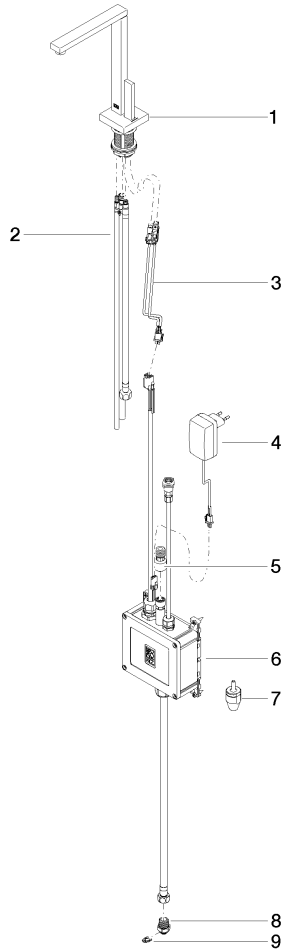

17 861 680

- 145mm projection
- rigid, thermally insulated spout
- laminar flow
- height of mixer 233 mm
- height up to laminar flow regulator 213 mm
- hole diameter 35 mm
- provides filtered, hot water up to 93°C
- provides filtered, cold water
- max. flow 2 l/min at 3 bar flow pressure
- ready-to-use control unit for wall mounting (137mm x 159mm x 60mm)
- electronic magnetic valve
- 100-230 V, 50-60 Hz, 18 W power supply unit, incl. country-specific adapter set
- lead-free
- one lever for cold and hot water
- Spout ring cannot be removed.
- This product can help a building meet the requirements of Green Building Rating Systems, e.g. LEED®, BREEAM®, DGNB

**LOT HOT & COLD WATER DISPENSER - Brushed Champagne (22kt Gold)**

LOT

17 861 680

mm [inches]

**Flow rate chart**

**Codes & Standards**

ADA	ASME A112.18.1/CSA B125.1	California Energy Commission (CEC)	NSF/ANSI 372
NSF/ANSI/CAN 61	NSF372	NSF61	

LOT HOT & COLD WATER DISPENSER - Brushed Champagne (22kt Gold)

---

LOT

17 861 680

Certificates

---

IAPMO\_N-4

IAPMO\_6

17 861 680

**Product version from 5/28/2022**

Parts for other finishes can be found here: [Chrome](#)

LOT HOT & COLD WATER DISPENSER - Brushed Champagne (22kt Gold)

---

LOT

17 861 680