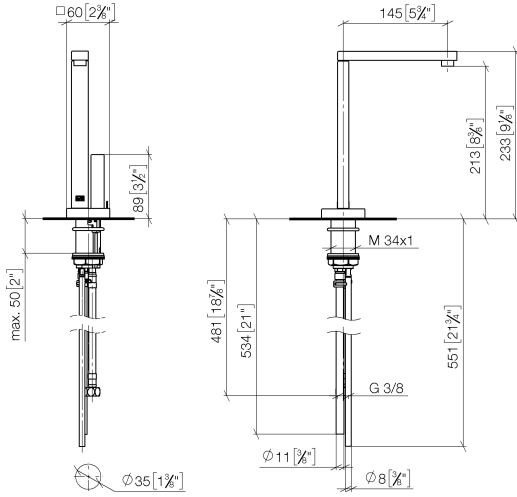

17 861 680

- 145mm projection
- rigid, thermally insulated spout
- laminar flow
- height of mixer 233 mm
- height up to laminar flow regulator 213 mm
- hole diameter 35 mm
- provides filtered, hot water up to 93°C
- provides filtered, cold water
- max. flow 2 l/min at 3 bar flow pressure
- ready-to-use control unit for wall mounting (137mm x 159mm x 60mm)
- electronic magnetic valve
- 100-230 V, 50-60 Hz, 18 W power supply unit, incl. country-specific adapter set
- lead-free
- one lever for cold and hot water
- Spout ring cannot be removed.
- This product can help a building meet the requirements of Green Building Rating Systems, e.g. LEED®, BREEAM®, DGNB

**LOT HOT & COLD WATER DISPENSER - Brushed Champagne (22kt Gold)**

LOT

17 861 680

mm [inches]

**Flow rate chart**

**Codes & Standards**

ADA	ASME A112.18.1/CSA B125.1	California Energy Commission (CEC)	NSF/ANSI 372
NSF/ANSI/CAN 61	NSF372	NSF61	