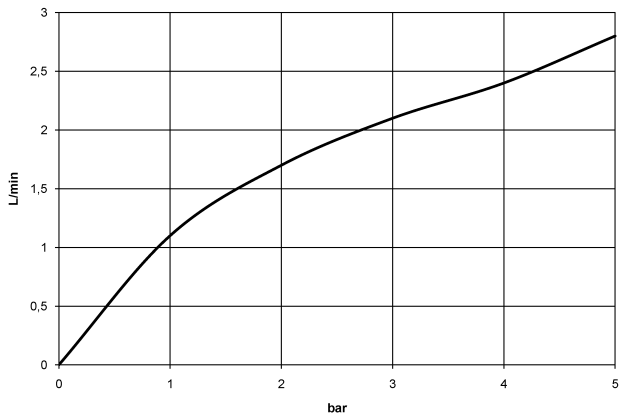

**LOT HOT & COLD WATER DISPENSER - Brushed Champagne (22kt Gold)**

LOT

17 861 680

mm [inches]

**Flow rate chart**

**Codes & Standards**

ADA	ASME A112.18.1/CSA B125.1	California Energy Commission (CEC)	NSF/ANSI 372
NSF/ANSI/CAN 61	NSF372	NSF61	