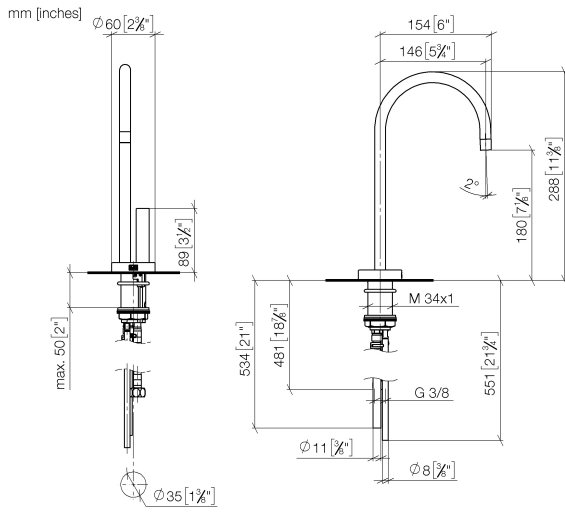

17 861 875

Flow rate chart

Codes & Standards

ADA	ASME A112.18.1/CSA B125.1	California Energy Commission (CEC)	Executive Order no. 1007
NSF/ANSI 372	NSF/ANSI/CAN 61	NSF372	NSF61