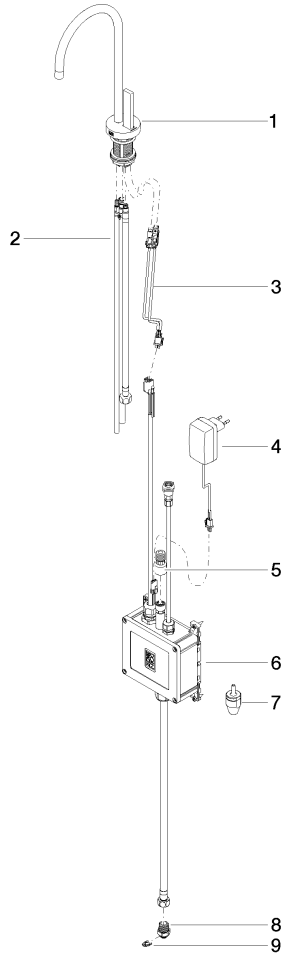

17 861 875

- 146mm projection
- rigid, thermally insulated spout
- laminar flow
- height of mixer 288 mm
- height up to laminar flow regulator 180 mm
- hole diameter 35 mm
- provides filtered, hot water up to 93°C
- provides filtered, cold water
- max. flow 2 l/min at 3 bar flow pressure
- ready-to-use control unit for wall mounting (137mm x 159mm x 60mm)
- electronic magnetic valve
- 100-230 V, 50-60 Hz, 18 W power supply unit, incl. country-specific adapter set
- lead-free
- one lever for cold and hot water
- Spout ring cannot be removed.
- This product can help a building meet the requirements of Green Building Rating Systems, e.g. LEED®, BREEAM®, DGNB

	Durabronss (23kt Gold)	17 861 875-09
	Chrome	17 861 875-00
	Brushed Platinum	17 861 875-06
	Platinum	17 861 875-08
	Dark Chrome	17 861 875-19
	Brushed Durabronss (23kt Gold)	17 861 875-28
	Matte Black	17 861 875-33
	Brushed Champagne (22kt Gold)	17 861 875-46
	Champagne (22kt Gold)	17 861 875-47
	Brushed Chrome	17 861 875-93
	Brushed Dark Platinum	17 861 875-99

17 861 875

**Flow rate chart**

**Codes & Standards**

ADA	ASME A112.18.1/CSA B125.1	California Energy Commission (CEC)	Executive Order no. 1007
NSF/ANSI 372	NSF/ANSI/CAN 61	NSF372	NSF61

TARA ULTRA HOT & COLD WATER DISPENSER - Durabross (23kt Gold)

Parts for other finishes can be found here: [Chrome](#)

17 861 875