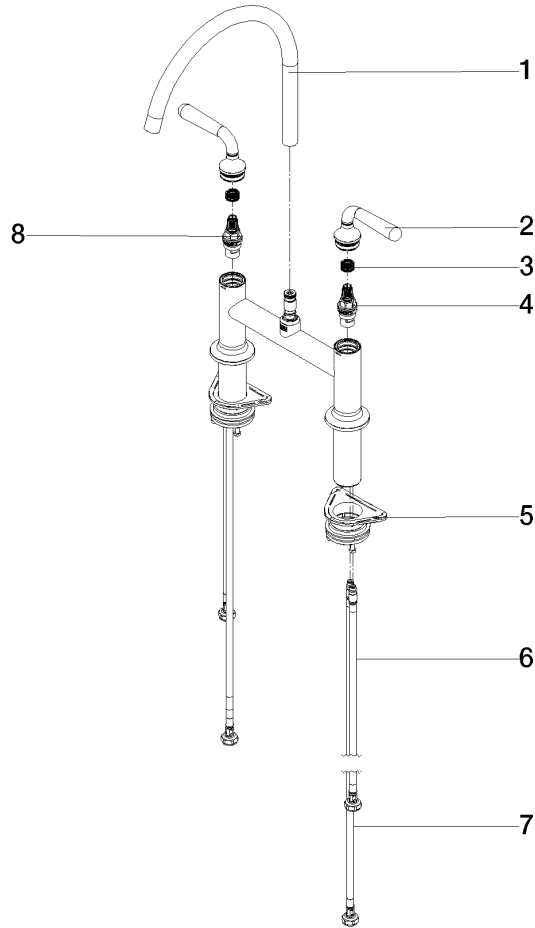

19 815 809

- 241mm projection
- pivotable spout 360°
- air-enriched flow
- max. flow 5.7 l/min at 3 bar flow pressure
- lead-free
- This product can help a building meet the requirements of Green Building Rating Systems, e.g. LEED®, BREEAM®, DGNB

Recommended miscellaneous

**VAIA Dispenser with rosette -** 82 434 809-06  
**Brushed Platinum**

Recommended miscellaneous

**VAIA AIR SWITCH Control button -** 10 713 809-06  
**Brushed Platinum**

19 815 809

### Spare parts list

No.	Item Number	Name	Quantity used	Delivery time
1	90 28 22 396 01-06	spout	1	-
Spare part can no longer be ordered, please order the replacement item				
2	90 20 80 057 00-06	handle	2	-
Spare part can no longer be ordered, please order the replacement item				
3	90 12 12 232 00 90	fixing cap	2	2
4	90 90 03 130 00 90	top	1	2
5	04 30 11 040 00 90	fixing set	2	2
6	04 30 04 100 00 90	hose	2	2
7	04 30 04 103 00 90	hose	2	2
8	90 90 03 131 00 90	top	1	2