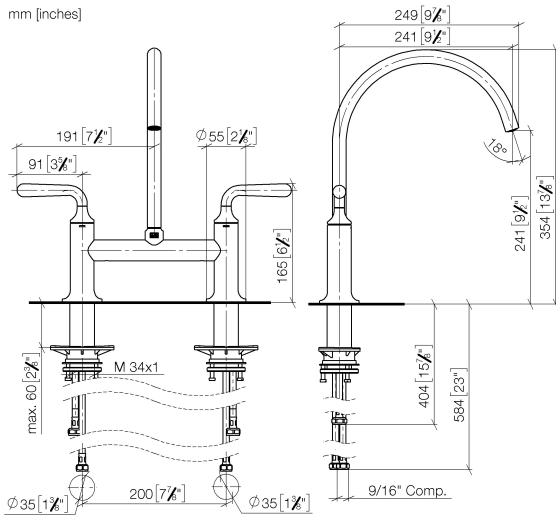

19 815 809

- 241mm projection
- pivotable spout 360°
- air-enriched flow
- max. flow 5.7 l/min at 3 bar flow pressure
- lead-free
- This product can help a building meet the requirements of Green Building Rating Systems, e.g. LEED®, BREEAM®, DGNB

Recommended miscellaneous

VAIA Dispenser with rosette - Durabronss (23kt Gold) 82 434 809-09

Recommended miscellaneous

VAIA AIR SWITCH Control button - Durabronss (23kt Gold) 10 713 809-09

19 815 809

mm [inches]

Flow rate chart

Codes & Standards

California Energy
Commission
(CEC)

19 815 809

Parts for other finishes can be found here: [Chrome](#)

Spare parts list

No.	Item Number	Name	Quantity used	Delivery time
1	90 28 22 396 01-09	spout	1	-
Spare part can no longer be ordered, please order the replacement item				
2	90 20 80 057 00-09	handle	2	-
Spare part can no longer be ordered, please order the replacement item				
3	90 12 12 232 00 90	fixing cap	2	2
4	90 90 03 130 00 90	top	1	2
5	04 30 11 040 00 90	fixing set	2	2
6	04 30 04 100 00 90	hose	2	2
7	04 30 04 103 00 90	hose	2	2
8	90 90 03 131 00 90	top	1	2