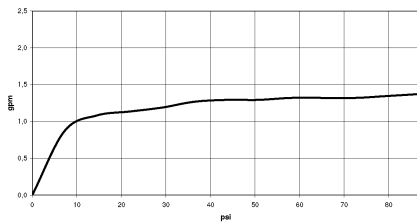

Recommended miscellaneous

VAIA Dispenser with rosette - Durabronss (23kt Gold) 82 434 809-09

Recommended miscellaneous

VAIA AIR SWITCH Control button - Durabronss (23kt Gold) 10 713 809-09

19 815 809

mm [inches]

Flow rate chart

Codes & Standards

California Energy
Commission
(CEC)

19 815 809

Parts for other finishes can be found here: [Chrome](#)

Spare parts list

No.	Item Number	Name	Quantity used	Delivery time
1	90 28 22 396 01-09	spout	1	-
Spare part can no longer be ordered, please order the replacement item				
2	90 20 80 057 00-09	handle	2	-
Spare part can no longer be ordered, please order the replacement item				
3	90 12 12 232 00 90	fixing cap	2	2
4	90 90 03 130 00 90	top	1	2
5	04 30 11 040 00 90	fixing set	2	2
6	04 30 04 100 00 90	hose	2	2
7	04 30 04 103 00 90	hose	2	2
8	90 90 03 131 00 90	top	1	2