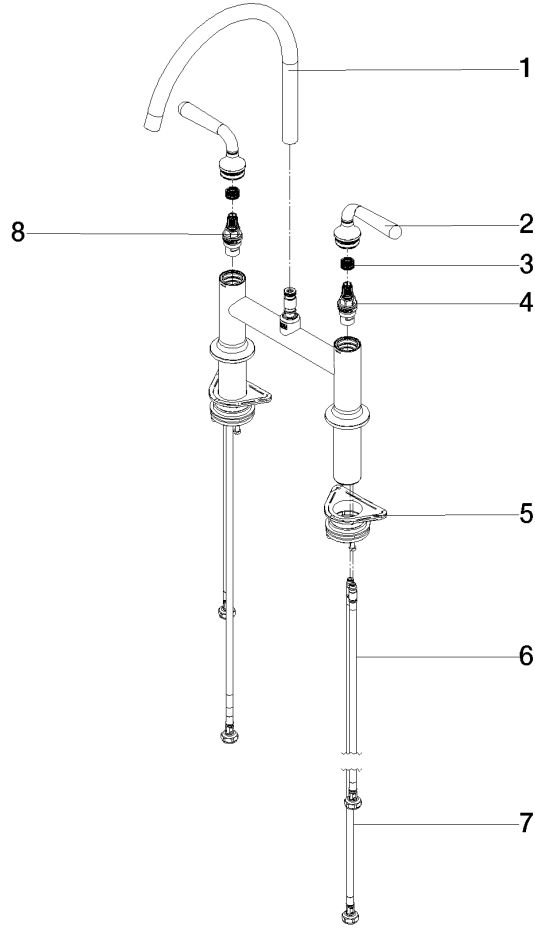

19 815 809

- 241mm projection
- pivotable spout 360°
- air-enriched flow
- max. flow 5.7 l/min at 3 bar flow pressure
- lead-free
- This product can help a building meet the requirements of Green Building Rating Systems, e.g. LEED®, BREEAM®, DGNB

	Durabronss (23kt Gold)	19 815 809-09 0010
	Chrome	19 815 809-00 0010
	Brushed Platinum	19 815 809-06 0010
	Platinum	19 815 809-08 0010
	Dark Chrome	19 815 809-19 0010
	Brushed Durabronss (23kt Gold)	19 815 809-28 0010
	Matte Black	19 815 809-33 0010
	Brushed Champagne (22kt Gold)	19 815 809-46 0010
	Champagne (22kt Gold)	19 815 809-47 0010
	Brushed Chrome	19 815 809-93 0010
	Brushed Dark Platinum	19 815 809-99 0010

Recommended miscellaneous

VAIA Dispenser with rosette - Durabronss (23kt Gold) 82 434 809-09

Recommended miscellaneous

VAIA AIR SWITCH Control button - Durabronss (23kt Gold) 10 713 809-09

19 815 809

mm [inches]

Flow rate chart

Codes & Standards

California Energy
Commission
(CEC)

19 815 809

Parts for other finishes can be found here: [Chrome](#)

Spare parts list

No.	Item Number	Name	Quantity used	Delivery time
1	90 28 22 396 01-09	spout	1	-
Spare part can no longer be ordered, please order the replacement item				
2	90 20 80 057 00-09	handle	2	-
Spare part can no longer be ordered, please order the replacement item				
3	90 12 12 232 00 90	fixing cap	2	2
4	90 90 03 130 00 90	top	1	2
5	04 30 11 040 00 90	fixing set	2	2
6	04 30 04 100 00 90	hose	2	2
7	04 30 04 103 00 90	hose	2	2
8	90 90 03 131 00 90	top	1	2