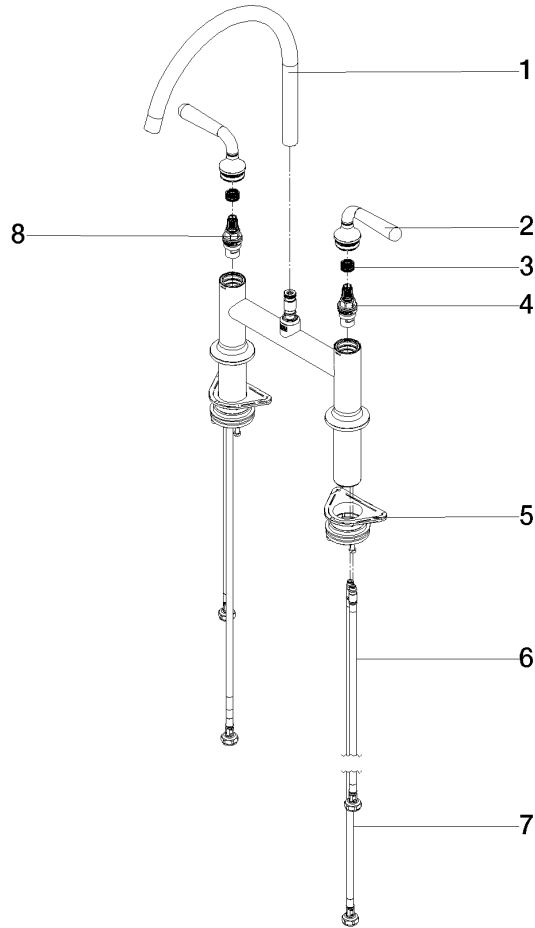

19 815 809

- 241mm projection
- pivotable spout 360°
- air-enriched flow
- max. flow 5.7 l/min at 3 bar flow pressure
- lead-free
- This product can help a building meet the requirements of Green Building Rating Systems, e.g. LEED®, BREEAM®, DGNB

Recommended miscellaneous

VAIA Dispenser with rosette - Dark Chrome 82 434 809-19

Recommended miscellaneous

VAIA AIR SWITCH Control button - Dark Chrome 10 713 809-19

19 815 809

Parts for other finishes can be found here: [Chrome](#)

Spare parts list

No.	Item Number	Name	Quantity used	Delivery time
1	90 28 22 396 01-19	spout	1	-
Spare part can no longer be ordered, please order the replacement item				
2	90 20 80 057 00-19	handle	2	-
Spare part can no longer be ordered, please order the replacement item				
3	90 12 12 232 00 90	fixing cap	2	2
4	90 90 03 130 00 90	top	1	2
5	04 30 11 040 00 90	fixing set	2	2
6	04 30 04 100 00 90	hose	2	2
7	04 30 04 103 00 90	hose	2	2
8	90 90 03 131 00 90	top	1	2