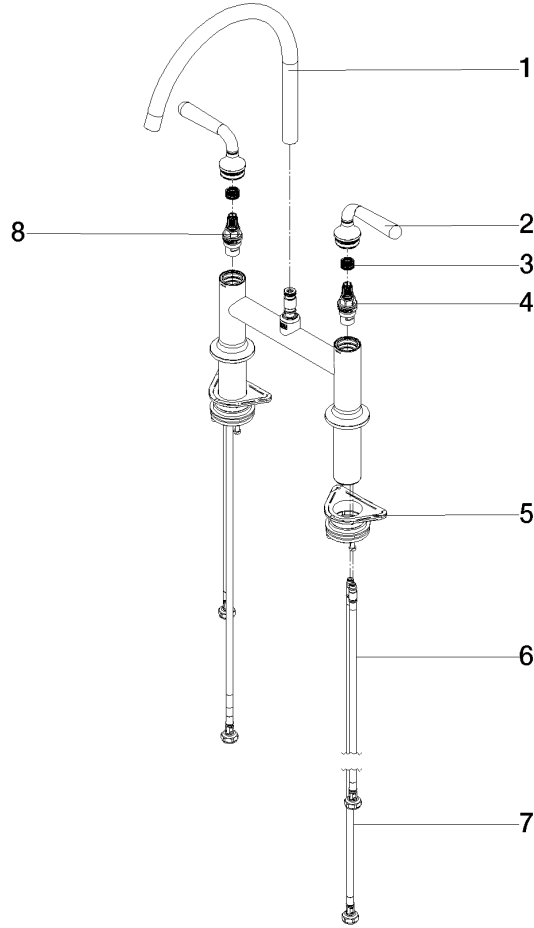

19 815 809

- 241mm projection
- pivotable spout 360°
- air-enriched flow
- max. flow 5.7 l/min at 3 bar flow pressure
- lead-free
- This product can help a building meet the requirements of Green Building Rating Systems, e.g. LEED®, BREEAM®, DGNB

Recommended miscellaneous

VAIA Dispenser with rosette - Champagne (22kt Gold) 82 434 809-47

Recommended miscellaneous

VAIA AIR SWITCH Control button - Champagne (22kt Gold) 10 713 809-47

19 815 809

Parts for other finishes can be found here: [Chrome](#)

Spare parts list

No.	Item Number	Name	Quantity used	Delivery time
1	90 28 22 396 01-47	spout	1	-
Spare part can no longer be ordered, please order the replacement item				
2	90 20 80 057 00-47	handle	2	-
Spare part can no longer be ordered, please order the replacement item				
3	90 12 12 232 00 90	fixing cap	2	2
4	90 90 03 130 00 90	top	1	2
5	04 30 11 040 00 90	fixing set	2	2
6	04 30 04 100 00 90	hose	2	2
7	04 30 04 103 00 90	hose	2	2
8	90 90 03 131 00 90	top	1	2