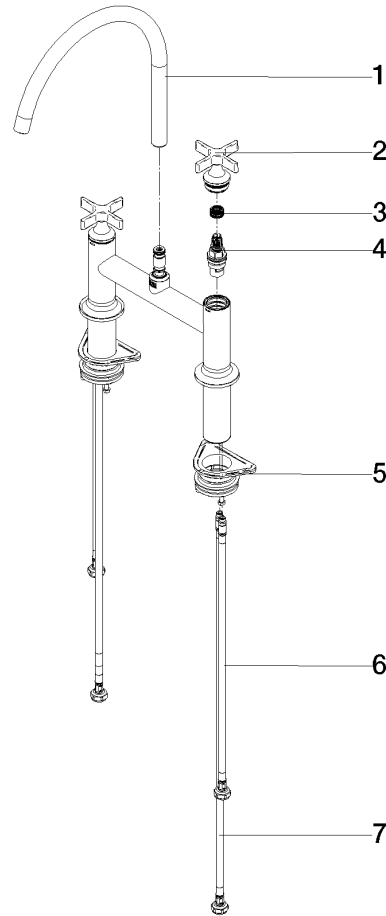

19 825 809

- 241mm projection
- pivotable spout 360°
- air-enriched flow
- max. flow 5.7 l/min at 3 bar flow pressure
- lead-free
- This product can help a building meet the requirements of Green Building Rating Systems, e.g. LEED®, BREEAM®, DGNB

	Chrome	19 825 809-00 0010
	Brushed Platinum	19 825 809-06 0010
	Platinum	19 825 809-08 0010
	Durabronze (23kt Gold)	19 825 809-09 0010
	Dark Chrome	19 825 809-19 0010
	Brushed Durabronze (23kt Gold)	19 825 809-28 0010
	Matte Black	19 825 809-33 0010
	Brushed Champagne (22kt Gold)	19 825 809-46 0010
	Champagne (22kt Gold)	19 825 809-47 0010
	Brushed Chrome	19 825 809-93 0010
	Brushed Dark Platinum	19 825 809-99 0010

Recommended miscellaneous

VAIA Dispenser with rosette - Chrome 82 434 809-00

Recommended miscellaneous

VAIA AIR SWITCH Control button - Chrome 10 713 809-00

19 825 809

Spare parts list

No.	Item Number	Name	Quantity used	Delivery time
1	90 28 22 396 01-00	spout	1	10
2	90 20 80 036 00-00	handle	2	-
Spare part can no longer be ordered, please order the replacement item				
3	90 12 12 232 00 90	fixing cap	2	2
4	90 90 03 131 00 90	top	2	2
5	04 30 11 040 00 90	fixing set	2	2
6	04 30 04 100 00 90	hose	2	2
7	04 30 04 103 00 90	hose	2	2