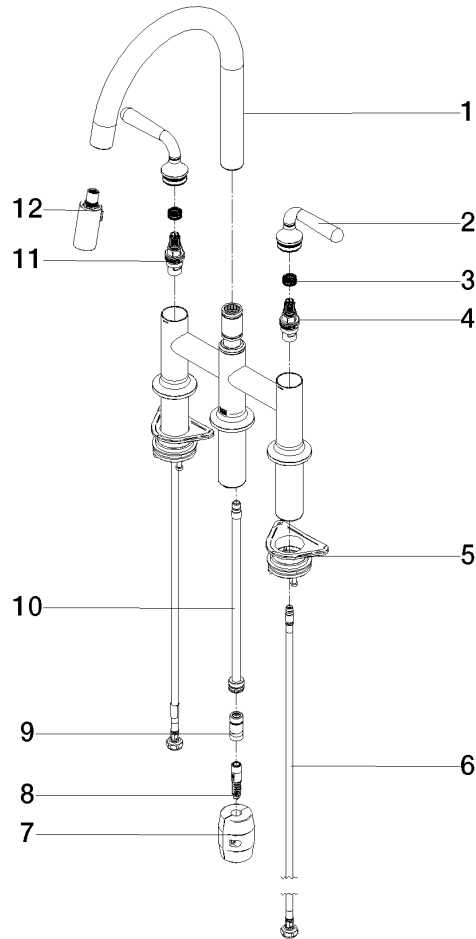

19 870 809

- 240mm projection
- pivotable spout 360°
- Optional swivel limiter available with swivel limiter set 12 823 970 90
- air-enriched flow and spray flow
- height of mixer 393 mm
- height up to laminar flow regulator 204 mm
- hole diameter 35 mm
- 2 x pressure hose with 3/8" cap nut
- 1800 mm metal shower hose
- sprayface with anti-scaling system
- max. flow 5.7 l/min at 3 bar flow pressure
- lead-free
- This product can help a building meet the requirements of Green Building Rating Systems, e.g. LEED®, BREEAM®, DGNB

Recommended miscellaneous

	Swivel limitation set -	12 823 970 90
---	--------------------------------	---------------

Recommended miscellaneous

	VAIA Dispenser with rosette - Dark Chrome	82 434 809-19
---	--	---------------

Recommended miscellaneous

	VAIA AIR SWITCH Control button - Dark Chrome	10 713 809-19
---	---	---------------

19 870 809

Product version from 7/1/2023

VAIA Three-hole bridge mixer Pull-down with spray function - Dark Chrome

VAIA

19 870 809

Spare parts list

Product version from 7/1/2023

No.	Item Number	Name	Quantity used	Delivery time
	90 28 22 397 00-19	spout	16	20