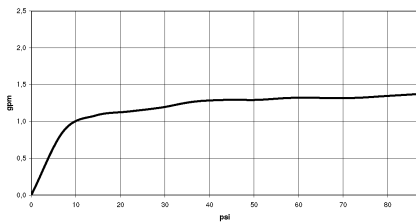

VAIA Three-hole bridge mixer Pull-down with spray function - Brushed Durabron (23kt Gold)

VAIA

19 870 809

- 240mm projection
- pivotable spout 360°
- Optional swivel limiter available with swivel limiter set 12 823 970 90
- air-enriched flow and spray flow
- height of mixer 393 mm
- height up to laminar flow regulator 204 mm
- hole diameter 35 mm
- 2 x pressure hose with 3/8" cap nut
- 1800 mm metal shower hose
- sprayface with anti-scaling system
- max. flow 5.7 l/min at 3 bar flow pressure
- lead-free
- This product can help a building meet the requirements of Green Building Rating Systems, e.g. LEED®, BREEAM®, DGNB

VAIA Three-hole bridge mixer Pull-down with spray function - Brushed Durabronz (23kt Gold)

VAIA

19 870 809
mm [inches]
1:5

Flow rate chart

Codes & Standards

California Energy
Commission
(CEC)

19 870 809

Product version from 7/1/2023