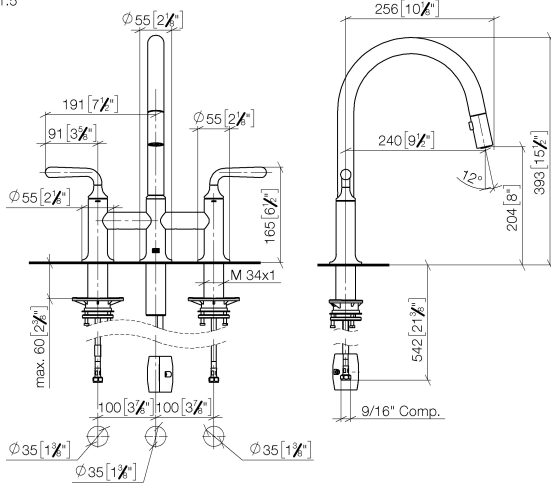

VAIA Three-hole bridge mixer Pull-down with spray function - Brushed Durabron (23kt Gold)

VAIA

19 870 809

- 240mm projection
- pivotable spout 360°
- Optional swivel limiter available with swivel limiter set 12 823 970 90
- air-enriched flow and spray flow
- height of mixer 393 mm
- height up to laminar flow regulator 204 mm
- hole diameter 35 mm
- 2 x pressure hose with 3/8" cap nut
- 1800 mm metal shower hose
- sprayface with anti-scaling system
- max. flow 5.7 l/min at 3 bar flow pressure
- lead-free
- This product can help a building meet the requirements of Green Building Rating Systems, e.g. LEED®, BREEAM®, DGNB

Recommended miscellaneous

Swivel limitation set -

12 823 970 90

Recommended miscellaneous

**VAIA Dispenser with rosette -
Brushed Durabron (23kt Gold)**

82 434 809-28

Recommended miscellaneous

**VAIA AIR SWITCH Control button - 10 713 809-28
Brushed Durabron (23kt Gold)**

VAIA Three-hole bridge mixer Pull-down with spray function - Brushed Durabronz (23kt Gold)

VAIA

19 870 809
mm [inches]
1:5

Flow rate chart

Codes & Standards

California Energy
Commission
(CEC)

19 870 809

Product version from 7/1/2023

VAIA Three-hole bridge mixer Pull-down with spray function - Brushed
Durabron (23kt Gold)

VAIA

19 870 809

Spare parts list

Product version from 7/1/2023

No.	Item Number	Name	Quantity used	Delivery time
	90 28 22 397 00-28	spout	16	20