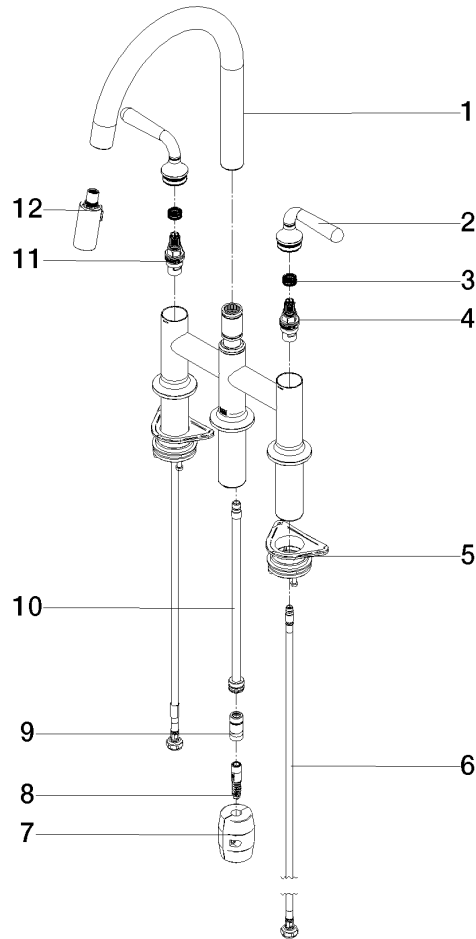

VAIA Three-hole bridge mixer Pull-down with spray function - Brushed Durabron (23kt Gold)

VAIA

19 870 809

- 240mm projection
- pivotable spout 360°
- Optional swivel limiter available with swivel limiter set 12 823 970 90
- air-enriched flow and spray flow
- height of mixer 393 mm
- height up to laminar flow regulator 204 mm
- hole diameter 35 mm
- 2 x pressure hose with 3/8" cap nut
- 1800 mm metal shower hose
- sprayface with anti-scaling system
- max. flow 5.7 l/min at 3 bar flow pressure
- lead-free
- This product can help a building meet the requirements of Green Building Rating Systems, e.g. LEED®, BREEAM®, DGNB

VAIA Three-hole bridge mixer Pull-down with spray function - Brushed Durabronz (23kt Gold)

VAIA

19 870 809
mm [inches]
1:5

Flow rate chart

Codes & Standards

California Energy
Commission
(CEC)

19 870 809

Product version from 7/1/2023

VAIA Three-hole bridge mixer Pull-down with spray function - Brushed
Durabron (23kt Gold)

VAIA

19 870 809

Spare parts list

Product version from 7/1/2023

No.	Item Number	Name	Quantity used	Delivery time
	90 28 22 397 00-28	spout	16	20