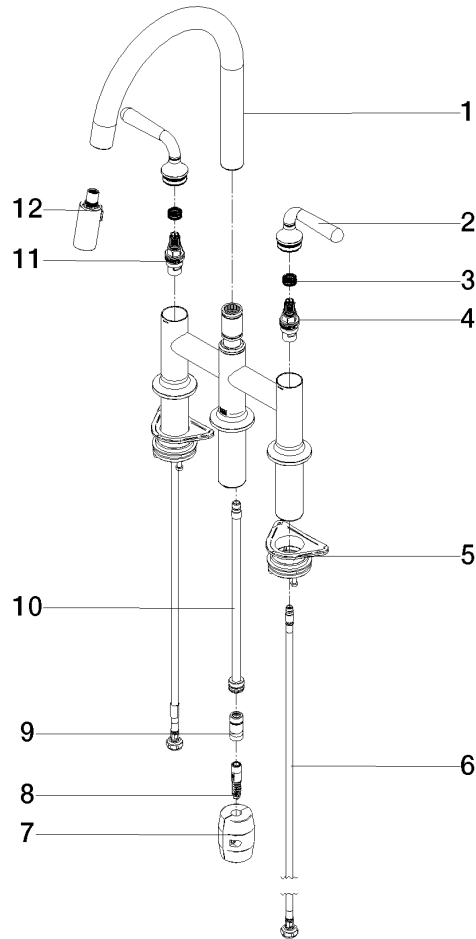

VAIA Three-hole bridge mixer Pull-down with spray function - Champagne (22kt Gold)

VAIA

19 870 809

- 240mm projection
- pivotable spout 360°
- Optional swivel limiter available with swivel limiter set 12 823 970 90
- air-enriched flow and spray flow
- height of mixer 393 mm
- height up to laminar flow regulator 204 mm
- hole diameter 35 mm
- 2 x pressure hose with 3/8" cap nut
- 1800 mm metal shower hose
- sprayface with anti-scaling system
- max. flow 5.7 l/min at 3 bar flow pressure
- lead-free
- This product can help a building meet the requirements of Green Building Rating Systems, e.g. LEED®, BREEAM®, DGNB

19 870 809
mm [inches]
1:5

Flow rate chart

Codes & Standards

California Energy
Commission
(CEC)

19 870 809

Product version from 7/1/2023

VAIA Three-hole bridge mixer Pull-down with spray function - Champagne (22kt Gold)

VAIA

19 870 809

Spare parts list

Product version from 7/1/2023

No.	Item Number	Name	Quantity used	Delivery time
	90 28 22 397 00-47	spout	16	30