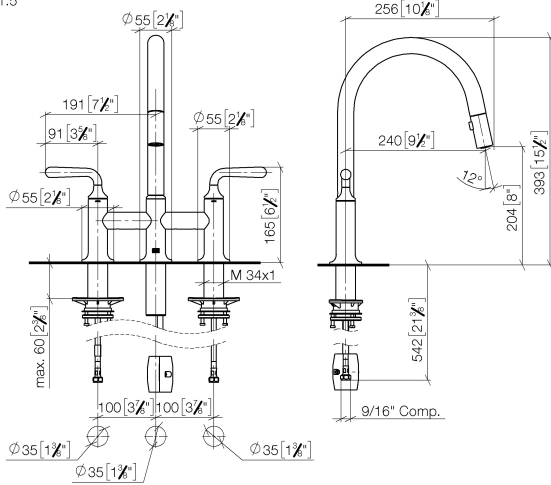

VAIA Three-hole bridge mixer Pull-down with spray function - Champagne (22kt Gold)

VAIA

19 870 809

- 240mm projection
- pivotable spout 360°
- Optional swivel limiter available with swivel limiter set 12 823 970 90
- air-enriched flow and spray flow
- height of mixer 393 mm
- height up to laminar flow regulator 204 mm
- hole diameter 35 mm
- 2 x pressure hose with 3/8" cap nut
- 1800 mm metal shower hose
- sprayface with anti-scaling system
- max. flow 5.7 l/min at 3 bar flow pressure
- lead-free
- This product can help a building meet the requirements of Green Building Rating Systems, e.g. LEED®, BREEAM®, DGNB

Recommended miscellaneous

	VAIA AIR SWITCH Control button - Champagne (22kt Gold)	10 713 809-47
--	---	---------------

VAIA Three-hole bridge mixer Pull-down with spray function - Champagne (22kt Gold)

VAIA

19 870 809
mm [inches]
1:5

Flow rate chart

Codes & Standards

California Energy
Commission
(CEC)

19 870 809

Product version from 7/1/2023

VAIA Three-hole bridge mixer Pull-down with spray function - Champagne (22kt Gold)

VAIA

19 870 809

Spare parts list

Product version from 7/1/2023

No.	Item Number	Name	Quantity used	Delivery time
	90 28 22 397 00-47	spout	16	30