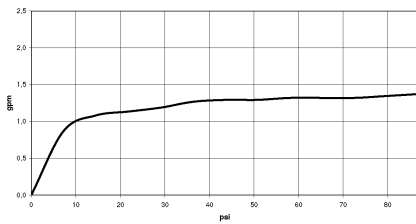

Recommended miscellaneous

	VAIA AIR SWITCH Control button - Champagne (22kt Gold)	10 713 809-47
--	---	---------------

VAIA Three-hole bridge mixer Pull-down with spray function - Champagne (22kt Gold)

VAIA

19 870 809
mm [inches]
1:5

Flow rate chart

Codes & Standards

California Energy
Commission
(CEC)

19 870 809

Product version from 7/1/2023

VAIA Three-hole bridge mixer Pull-down with spray function - Champagne (22kt Gold)