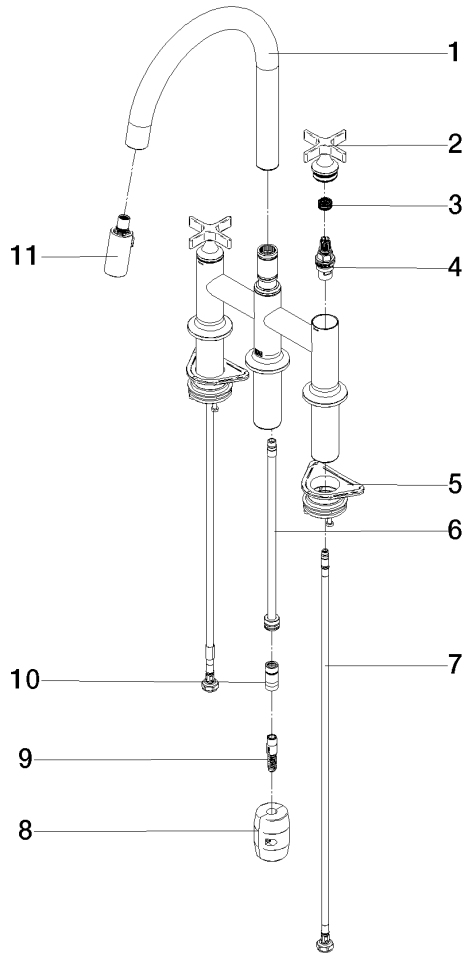

19 875 809

- 240mm projection
- pivotable spout 360°
- Optional swivel limiter available with swivel limiter set 12 823 970 90
- air-enriched flow and spray flow
- height of mixer 393 mm
- height up to laminar flow regulator 204 mm
- hole diameter 35 mm
- 2 x pressure hose with 3/8" cap nut
- 1800 mm metal shower hose
- sprayface with anti-scaling system
- max. flow 5.7 l/min at 3 bar flow pressure
- lead-free
- This product can help a building meet the requirements of Green Building Rating Systems, e.g. LEED®, BREEAM®, DGNB

Recommended miscellaneous

	<b>Swivel limitation set -</b>	12 823 970 90
--	--------------------------------	---------------

Recommended miscellaneous

	<b>Swivel limitation set -</b>	12 823 970 90
--	--------------------------------	---------------

19 875 809

**Flow rate chart**

**Codes & Standards**

California Energy  
Commission  
(CEC)

19 875 809

**Spare parts list**

No.	Item Number	Name	Quantity used	Delivery time
1	90 28 22 397 00-00	spout	1	10
2	90 20 80 036 00-00	handle	2	-
Spare part can no longer be ordered, please order the replacement item				
3	90 12 12 232 00 90	fixing cap	2	2
4	90 90 03 131 00 90	top	2	2
5	04 30 11 040 00 90	fixing set	2	2
6	04 28 20 067 00 90	pipe	1	2
7	04 30 04 103 00 90	hose	2	2
8	04 21 50 010 00 90	accessories	1	2
9	04 30 02 120 00-00	hose	1	10
10	90 24 03 253 01 90	adaptor	1	2
11	90 18 40 317 00-00	shower	1	10