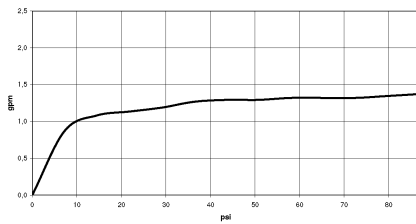

19 875 809

- 240mm projection
- pivotable spout 360°
- Optional swivel limiter available with swivel limiter set 12 823 970 90
- air-enriched flow and spray flow
- height of mixer 393 mm
- height up to laminar flow regulator 204 mm
- hole diameter 35 mm
- 2 x pressure hose with 3/8" cap nut
- 1800 mm metal shower hose
- sprayface with anti-scaling system
- max. flow 5.7 l/min at 3 bar flow pressure
- lead-free
- This product can help a building meet the requirements of Green Building Rating Systems, e.g. LEED®, BREEAM®, DGNB

Recommended miscellaneous

	<b>Swivel limitation set -</b>	12 823 970 90
--	--------------------------------	---------------

Recommended miscellaneous

	<b>Swivel limitation set -</b>	12 823 970 90
--	--------------------------------	---------------

19 875 809

**Flow rate chart**

**Codes & Standards**

California Energy  
Commission  
(CEC)

19 875 809

**Spare parts list**

No.	Item Number	Name	Quantity used	Delivery time
1	90 28 22 397 00-00	spout	1	10
2	90 20 80 036 00-00	handle	2	-
Spare part can no longer be ordered, please order the replacement item				
3	90 12 12 232 00 90	fixing cap	2	2
4	90 90 03 131 00 90	top	2	2
5	04 30 11 040 00 90	fixing set	2	2
6	04 28 20 067 00 90	pipe	1	2
7	04 30 04 103 00 90	hose	2	2
8	04 21 50 010 00 90	accessories	1	2
9	04 30 02 120 00-00	hose	1	10
10	90 24 03 253 01 90	adaptor	1	2
11	90 18 40 317 00-00	shower	1	10