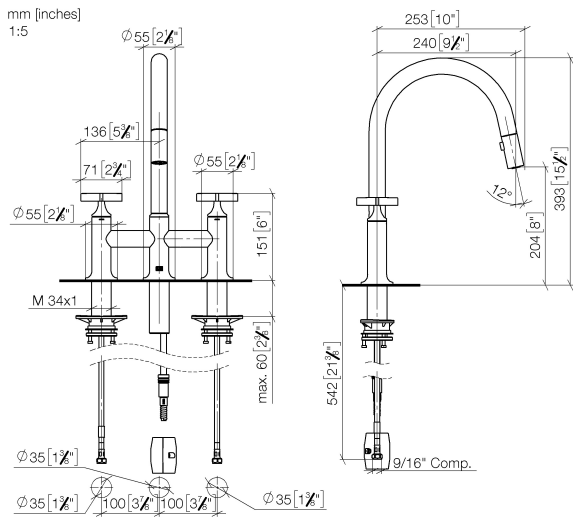

19 875 809

- 240mm projection
- pivotable spout 360°
- Optional swivel limiter available with swivel limiter set 12 823 970 90
- air-enriched flow and spray flow
- height of mixer 393 mm
- height up to laminar flow regulator 204 mm
- hole diameter 35 mm
- 2 x pressure hose with 3/8" cap nut
- 1800 mm metal shower hose
- sprayface with anti-scaling system
- max. flow 5.7 l/min at 3 bar flow pressure
- lead-free
- This product can help a building meet the requirements of Green Building Rating Systems, e.g. LEED®, BREEAM®, DGNB

Recommended miscellaneous

	<b>Swivel limitation set -</b>	12 823 970 90
--	--------------------------------	---------------

Recommended miscellaneous

	<b>Swivel limitation set -</b>	12 823 970 90
--	--------------------------------	---------------

Recommended miscellaneous

	<b>VAIA Dispenser with rosette - Chrome</b>	82 434 809-00
--	---	---------------

Recommended miscellaneous

	<b>VAIA AIR SWITCH Control button - Chrome</b>	10 713 809-00
--	--	---------------

19 875 809

**Flow rate chart**

**Codes & Standards**

California Energy  
Commission  
(CEC)

19 875 809

**Spare parts list**

No.	Item Number	Name	Quantity used	Delivery time
1	90 28 22 397 00-00	spout	1	10
2	90 20 80 036 00-00	handle	2	-
Spare part can no longer be ordered, please order the replacement item				
3	90 12 12 232 00 90	fixing cap	2	2
4	90 90 03 131 00 90	top	2	2
5	04 30 11 040 00 90	fixing set	2	2
6	04 28 20 067 00 90	pipe	1	2
7	04 30 04 103 00 90	hose	2	2
8	04 21 50 010 00 90	accessories	1	2
9	04 30 02 120 00-00	hose	1	10
10	90 24 03 253 01 90	adaptor	1	2
11	90 18 40 317 00-00	shower	1	10