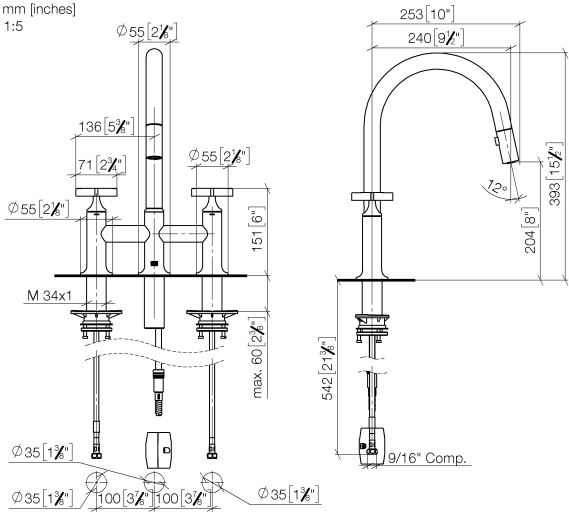

19 875 809

- 240mm projection
- pivotable spout 360°
- Optional swivel limiter available with swivel limiter set 12 823 970 90
- air-enriched flow and spray flow
- height of mixer 393 mm
- height up to laminar flow regulator 204 mm
- hole diameter 35 mm
- 2 x pressure hose with 3/8" cap nut
- 1800 mm metal shower hose
- sprayface with anti-scaling system
- max. flow 5.7 l/min at 3 bar flow pressure
- lead-free
- This product can help a building meet the requirements of Green Building Rating Systems, e.g. LEED®, BREEAM®, DGNB

Recommended miscellaneous

	VAIA Dispenser with rosette - Brushed Platinum	82 434 809-06
--	---	---------------

Recommended miscellaneous

	VAIA AIR SWITCH Control button - Brushed Platinum	10 713 809-06
--	--	---------------

19 875 809

mm [inches]
1:5

Flow rate chart

Codes & Standards

California Energy
Commission
(CEC)

19 875 809

Spare parts list