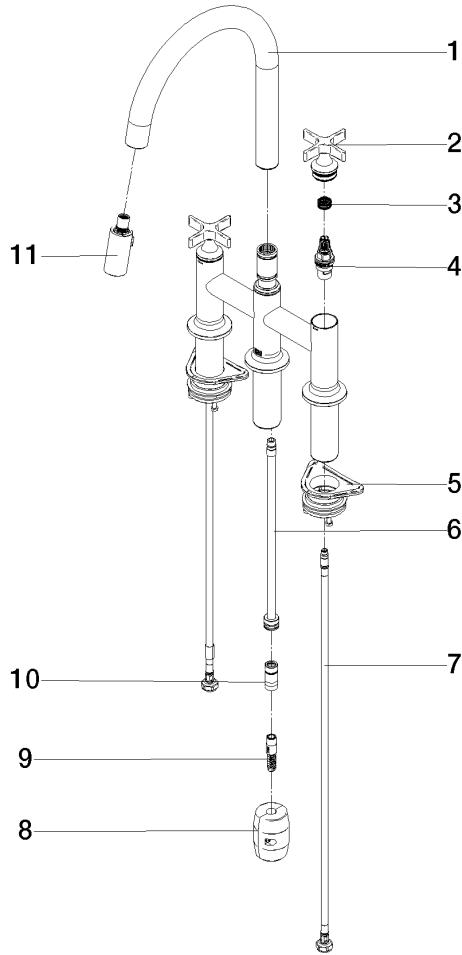

19 875 809

- 240mm projection
- pivotable spout 360°
- Optional swivel limiter available with swivel limiter set 12 823 970 90
- air-enriched flow and spray flow
- height of mixer 393 mm
- height up to laminar flow regulator 204 mm
- hole diameter 35 mm
- 2 x pressure hose with 3/8" cap nut
- 1800 mm metal shower hose
- sprayface with anti-scaling system
- max. flow 5.7 l/min at 3 bar flow pressure
- lead-free
- This product can help a building meet the requirements of Green Building Rating Systems, e.g. LEED®, BREEAM®, DGNB

Recommended miscellaneous

	Swivel limitation set -	12 823 970 90
--	--------------------------------	---------------

Recommended miscellaneous

	Swivel limitation set -	12 823 970 90
--	--------------------------------	---------------

19 875 809

mm [inches]
1:5

Flow rate chart

Codes & Standards

California Energy
Commission
(CEC)

19 875 809

Spare parts list