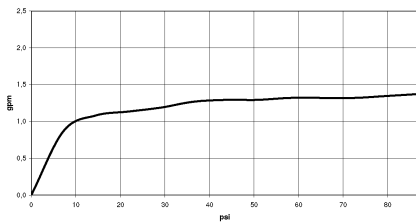

19 875 809

- 240mm projection
- pivotable spout 360°
- Optional swivel limiter available with swivel limiter set 12 823 970 90
- air-enriched flow and spray flow
- height of mixer 393 mm
- height up to laminar flow regulator 204 mm
- hole diameter 35 mm
- 2 x pressure hose with 3/8" cap nut
- 1800 mm metal shower hose
- sprayface with anti-scaling system
- max. flow 5.7 l/min at 3 bar flow pressure
- lead-free
- This product can help a building meet the requirements of Green Building Rating Systems, e.g. LEED®, BREEAM®, DGNB

19 875 809

mm [inches]
1:5

Flow rate chart

Codes & Standards

California Energy
Commission
(CEC)

19 875 809

Spare parts list