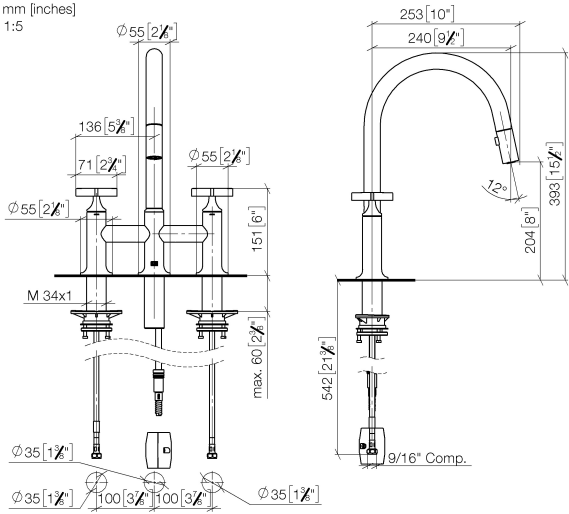

19 875 809

- 240mm projection
- pivotable spout 360°
- Optional swivel limiter available with swivel limiter set 12 823 970 90
- air-enriched flow and spray flow
- height of mixer 393 mm
- height up to laminar flow regulator 204 mm
- hole diameter 35 mm
- 2 x pressure hose with 3/8" cap nut
- 1800 mm metal shower hose
- sprayface with anti-scaling system
- max. flow 5.7 l/min at 3 bar flow pressure
- lead-free
- This product can help a building meet the requirements of Green Building Rating Systems, e.g. LEED®, BREEAM®, DGNB

Recommended miscellaneous

	VAIA Dispenser with rosette - Platinum	82 434 809-08
---	---	---------------

Recommended miscellaneous

	VAIA AIR SWITCH Control button - Platinum	10 713 809-08
---	--	---------------

19 875 809

mm [inches]
1:5

Flow rate chart

Codes & Standards

California Energy
Commission
(CEC)

19 875 809

Spare parts list