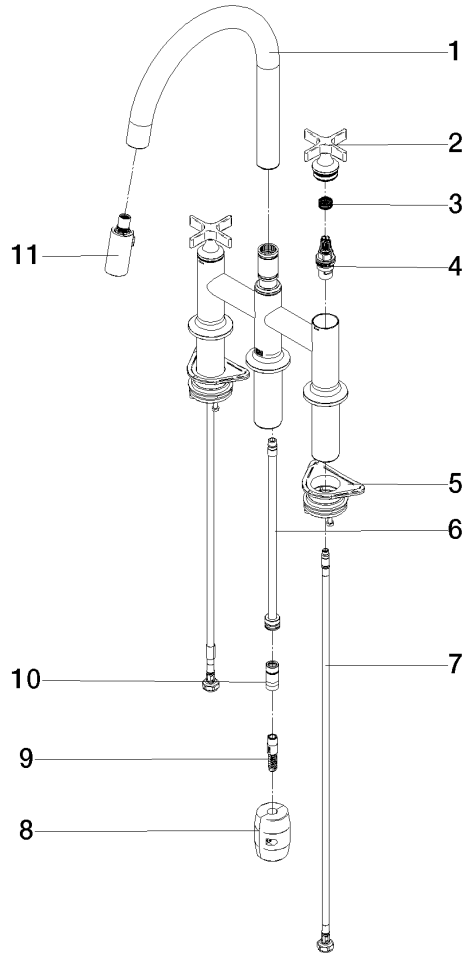

19 875 809

- 240mm projection
- pivotable spout 360°
- Optional swivel limiter available with swivel limiter set 12 823 970 90
- air-enriched flow and spray flow
- height of mixer 393 mm
- height up to laminar flow regulator 204 mm
- hole diameter 35 mm
- 2 x pressure hose with 3/8" cap nut
- 1800 mm metal shower hose
- sprayface with anti-scaling system
- max. flow 5.7 l/min at 3 bar flow pressure
- lead-free
- This product can help a building meet the requirements of Green Building Rating Systems, e.g. LEED®, BREEAM®, DGNB

Recommended miscellaneous

	Swivel limitation set -	12 823 970 90
---	--------------------------------	---------------

Recommended miscellaneous

	Swivel limitation set -	12 823 970 90
---	--------------------------------	---------------

19 875 809

mm [inches]
1:5

Flow rate chart

Codes & Standards

California Energy
Commission
(CEC)

19 875 809

Spare parts list