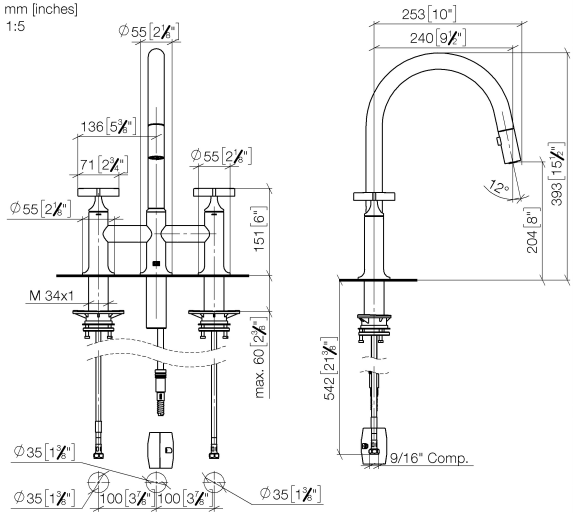

VAIA Three-hole bridge mixer Pull-down with spray function - Durabronz (23kt Gold)

VAIA

19 875 809

- 240mm projection
- pivotable spout 360°
- Optional swivel limiter available with swivel limiter set 12 823 970 90
- air-enriched flow and spray flow
- height of mixer 393 mm
- height up to laminar flow regulator 204 mm
- hole diameter 35 mm
- 2 x pressure hose with 3/8" cap nut
- 1800 mm metal shower hose
- sprayface with anti-scaling system
- max. flow 5.7 l/min at 3 bar flow pressure
- lead-free
- This product can help a building meet the requirements of Green Building Rating Systems, e.g. LEED®, BREEAM®, DGNB

Recommended miscellaneous

	Swivel limitation set -	12 823 970 90
--	--------------------------------	---------------

Recommended miscellaneous

	VAIA AIR SWITCH Control button -	10 713 809-09
	Durabronz (23kt Gold)	

VAIA Three-hole bridge mixer Pull-down with spray function - Durabronze (23kt Gold)

VAIA

19 875 809
mm [inches]
1:5

Flow rate chart

Codes & Standards

California Energy
Commission
(CEC)

19 875 809

VAIA Three-hole bridge mixer Pull-down with spray function - Durabronss (23kt Gold)