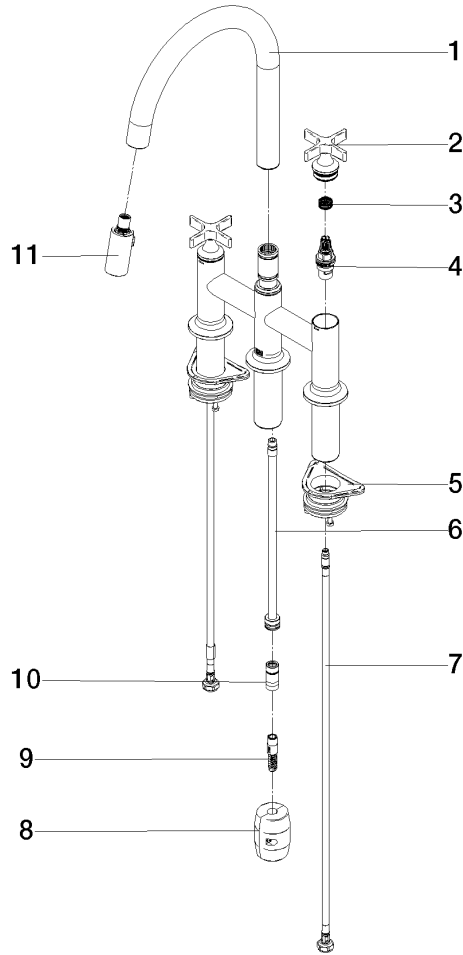

VAIA Three-hole bridge mixer Pull-down with spray function - Durabronz (23kt Gold)

VAIA

19 875 809

- 240mm projection
- pivotable spout 360°
- Optional swivel limiter available with swivel limiter set 12 823 970 90
- air-enriched flow and spray flow
- height of mixer 393 mm
- height up to laminar flow regulator 204 mm
- hole diameter 35 mm
- 2 x pressure hose with 3/8" cap nut
- 1800 mm metal shower hose
- sprayface with anti-scaling system
- max. flow 5.7 l/min at 3 bar flow pressure
- lead-free
- This product can help a building meet the requirements of Green Building Rating Systems, e.g. LEED®, BREEAM®, DGNB

VAIA Three-hole bridge mixer Pull-down with spray function - Durabronze (23kt Gold)

VAIA

19 875 809
mm [inches]
1:5

Flow rate chart

Codes & Standards

California Energy
Commission
(CEC)

19 875 809

VAIA Three-hole bridge mixer Pull-down with spray function - Durabronss (23kt Gold)