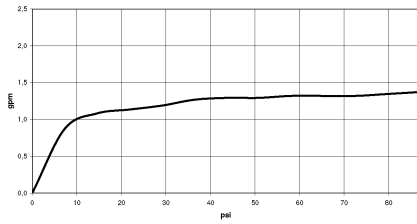

Recommended miscellaneous

	Swivel limitation set -	12 823 970 90
--	--------------------------------	---------------

Recommended miscellaneous

	VAIA AIR SWITCH Control button -	10 713 809-09
	Durabronz (23kt Gold)	

VAIA Three-hole bridge mixer Pull-down with spray function - Durabronze (23kt Gold)

VAIA

19 875 809
mm [inches]
1:5

Flow rate chart

Codes & Standards

California Energy
Commission
(CEC)

19 875 809

VAIA Three-hole bridge mixer Pull-down with spray function - Durabronss (23kt Gold)