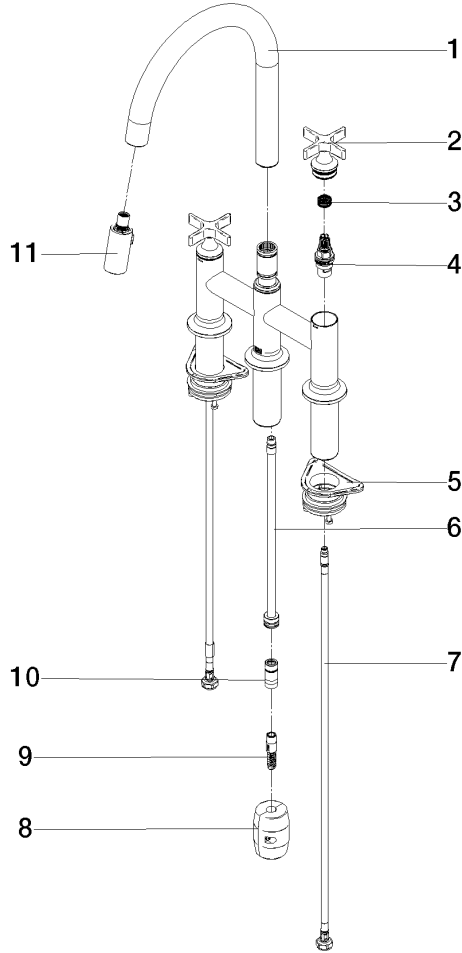

19 875 809

- 240mm projection
- pivotable spout 360°
- Optional swivel limiter available with swivel limiter set 12 823 970 90
- air-enriched flow and spray flow
- height of mixer 393 mm
- height up to laminar flow regulator 204 mm
- hole diameter 35 mm
- 2 x pressure hose with 3/8" cap nut
- 1800 mm metal shower hose
- sprayface with anti-scaling system
- max. flow 5.7 l/min at 3 bar flow pressure
- lead-free
- This product can help a building meet the requirements of Green Building Rating Systems, e.g. LEED®, BREEAM®, DGNB

Intrinsic protection against back flow.

Switch back and forth between aerator and spray mode while water is running.

	Dark Chrome	19 875 809-19 0010
	Chrome	19 875 809-00 0010
	Brushed Platinum	19 875 809-06 0010
	Platinum	19 875 809-08 0010
	Durabronze (23kt Gold)	19 875 809-09 0010
	Brushed Durabronze (23kt Gold)	19 875 809-28 0010
	Matte Black	19 875 809-33 0010
	Brushed Champagne (22kt Gold)	19 875 809-46 0010
	Champagne (22kt Gold)	19 875 809-47 0010
	Brushed Chrome	19 875 809-93 0010
	Brushed Dark Platinum	19 875 809-99 0010

Recommended miscellaneous

Swivel limitation set - 12 823 970 90

Recommended miscellaneous

Swivel limitation set - 12 823 970 90

Recommended miscellaneous

VAIA Dispenser with rosette - Dark Chrome 82 434 809-19

Recommended miscellaneous

VAIA AIR SWITCH Control button - Dark Chrome 10 713 809-19

19 875 809

Spare parts list