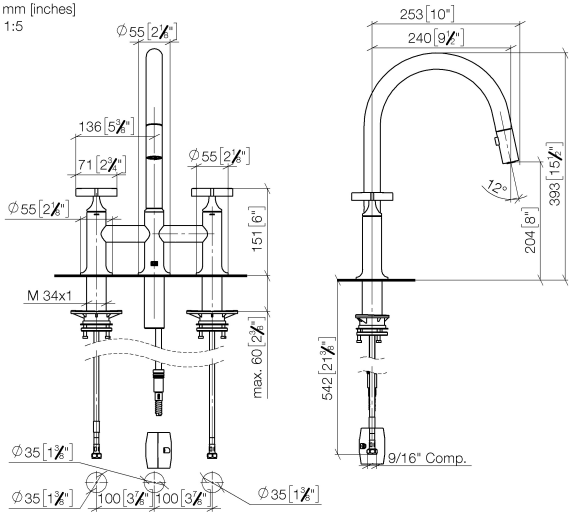

19 875 809

- 240mm projection
- pivotable spout 360°
- Optional swivel limiter available with swivel limiter set 12 823 970 90
- air-enriched flow and spray flow
- height of mixer 393 mm
- height up to laminar flow regulator 204 mm
- hole diameter 35 mm
- 2 x pressure hose with 3/8" cap nut
- 1800 mm metal shower hose
- sprayface with anti-scaling system
- max. flow 5.7 l/min at 3 bar flow pressure
- lead-free
- This product can help a building meet the requirements of Green Building Rating Systems, e.g. LEED®, BREEAM®, DGNB

19 875 809

mm [inches]
1:5

Flow rate chart

Codes & Standards

California Energy
Commission
(CEC)

19 875 809

Spare parts list