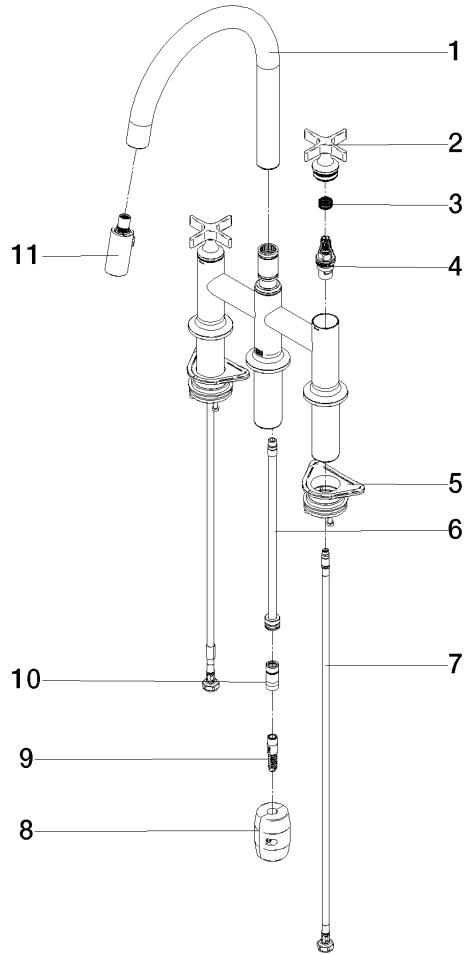

19 875 809

- 240mm projection
- pivotable spout 360°
- Optional swivel limiter available with swivel limiter set 12 823 970 90
- air-enriched flow and spray flow
- height of mixer 393 mm
- height up to laminar flow regulator 204 mm
- hole diameter 35 mm
- 2 x pressure hose with 3/8" cap nut
- 1800 mm metal shower hose
- sprayface with anti-scaling system
- max. flow 5.7 l/min at 3 bar flow pressure
- lead-free
- This product can help a building meet the requirements of Green Building Rating Systems, e.g. LEED®, BREEAM®, DGNB

Recommended miscellaneous

	Swivel limitation set -	12 823 970 90
--	--------------------------------	---------------

Recommended miscellaneous

	Swivel limitation set -	12 823 970 90
--	--------------------------------	---------------

19 875 809

mm [inches]
1:5

Flow rate chart

Codes & Standards

California Energy
Commission
(CEC)

19 875 809

Spare parts list