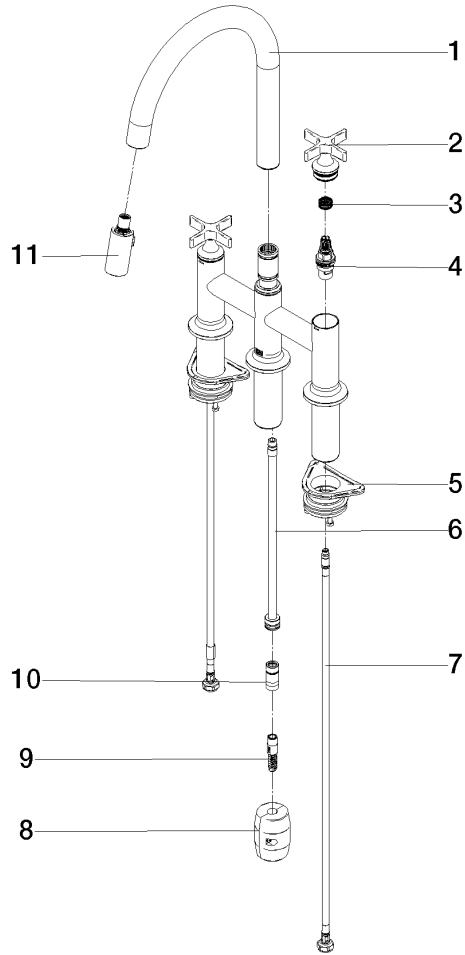

**VAIA Three-hole bridge mixer Pull-down with spray function - Brushed Champagne (22kt Gold)**

VAIA

19 875 809

- 240mm projection
- pivotable spout 360°
- Optional swivel limiter available with swivel limiter set 12 823 970 90
- air-enriched flow and spray flow
- height of mixer 393 mm
- height up to laminar flow regulator 204 mm
- hole diameter 35 mm
- 2 x pressure hose with 3/8" cap nut
- 1800 mm metal shower hose
- sprayface with anti-scaling system
- max. flow 5.7 l/min at 3 bar flow pressure
- lead-free
- This product can help a building meet the requirements of Green Building Rating Systems, e.g. LEED®, BREEAM®, DGNB

**Recommended miscellaneous**

**Swivel limitation set -** 12 823 970 90

**Recommended miscellaneous**

**Swivel limitation set -** 12 823 970 90

**Recommended miscellaneous**

**VAIA Dispenser with rosette -  
Brushed Champagne (22kt Gold)** 82 434 809-46

**Recommended miscellaneous**

**VAIA AIR SWITCH Control button -** 10 713 809-46  
**Brushed Champagne (22kt Gold)**

19 875 809

VAIA Three-hole bridge mixer Pull-down with spray function - Brushed  
Champagne (22kt Gold)

---

VAIA

19 875 809

**Spare parts list**