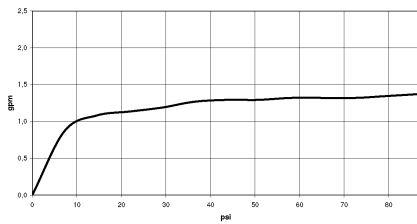

VAIA Three-hole bridge mixer Pull-down with spray function - Champagne (22kt Gold)

VAIA

19 875 809
mm [inches]
1:5

Flow rate chart

Codes & Standards

California Energy
Commission
(CEC)

19 875 809

VAIA Three-hole bridge mixer Pull-down with spray function - Champagne (22kt Gold)