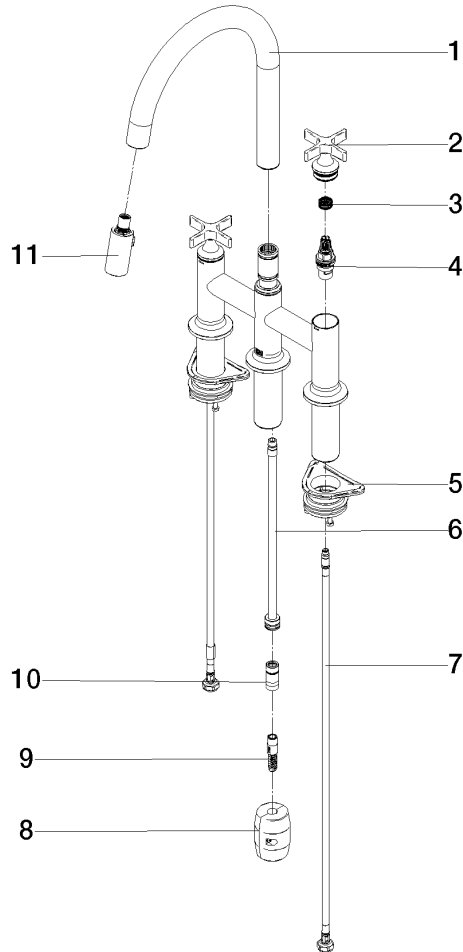

VAIA Three-hole bridge mixer Pull-down with spray function - Champagne (22kt Gold)

VAIA

19 875 809

- 240mm projection
- pivotable spout 360°
- Optional swivel limiter available with swivel limiter set 12 823 970 90
- air-enriched flow and spray flow
- height of mixer 393 mm
- height up to laminar flow regulator 204 mm
- hole diameter 35 mm
- 2 x pressure hose with 3/8" cap nut
- 1800 mm metal shower hose
- sprayface with anti-scaling system
- max. flow 5.7 l/min at 3 bar flow pressure
- lead-free
- This product can help a building meet the requirements of Green Building Rating Systems, e.g. LEED®, BREEAM®, DGNB

VAIA Three-hole bridge mixer Pull-down with spray function - Champagne (22kt Gold)

VAIA

19 875 809
mm [inches]
1:5

Flow rate chart

Codes & Standards

California Energy
Commission
(CEC)

19 875 809

VAIA Three-hole bridge mixer Pull-down with spray function - Champagne (22kt Gold)