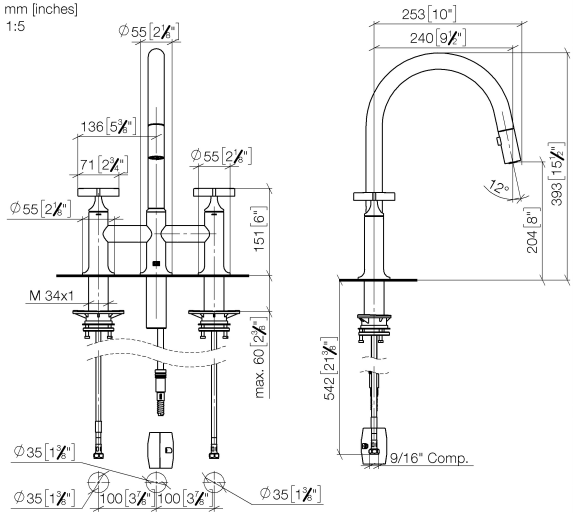

VAIA Three-hole bridge mixer Pull-down with spray function - Champagne (22kt Gold)

VAIA

19 875 809

- 240mm projection
- pivotable spout 360°
- Optional swivel limiter available with swivel limiter set 12 823 970 90
- air-enriched flow and spray flow
- height of mixer 393 mm
- height up to laminar flow regulator 204 mm
- hole diameter 35 mm
- 2 x pressure hose with 3/8" cap nut
- 1800 mm metal shower hose
- sprayface with anti-scaling system
- max. flow 5.7 l/min at 3 bar flow pressure
- lead-free
- This product can help a building meet the requirements of Green Building Rating Systems, e.g. LEED®, BREEAM®, DGNB

VAIA Three-hole bridge mixer Pull-down with spray function - Champagne (22kt Gold)

VAIA

19 875 809
mm [inches]
1:5

Flow rate chart

Codes & Standards

California Energy
Commission
(CEC)

19 875 809

VAIA Three-hole bridge mixer Pull-down with spray function - Champagne (22kt Gold)