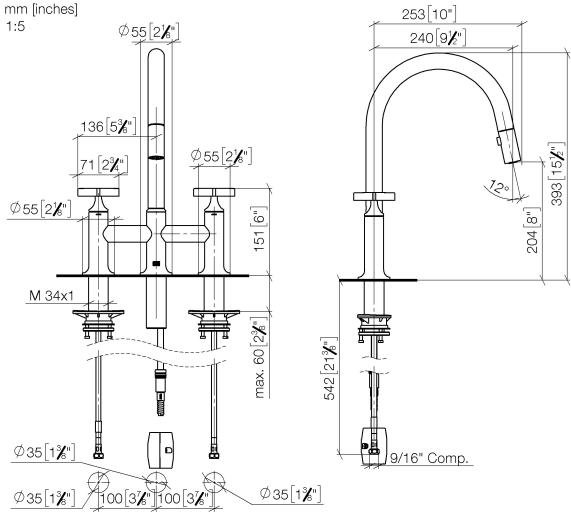

**VAIA Three-hole bridge mixer Pull-down with spray function - Brushed Dark Platinum**

VAIA

19 875 809

- 240mm projection
- pivotable spout 360°
- Optional swivel limiter available with swivel limiter set 12 823 970 90
- air-enriched flow and spray flow
- height of mixer 393 mm
- height up to laminar flow regulator 204 mm
- hole diameter 35 mm
- 2 x pressure hose with 3/8" cap nut
- 1800 mm metal shower hose
- sprayface with anti-scaling system
- max. flow 5.7 l/min at 3 bar flow pressure
- lead-free
- This product can help a building meet the requirements of Green Building Rating Systems, e.g. LEED®, BREEAM®, DGNB

**Recommended miscellaneous**

**VAIA AIR SWITCH Control button - 10 713 809-99**  
Brushed Dark Platinum

# VAIA Three-hole bridge mixer Pull-down with spray function - Brushed Dark Platinum

VAIA

19 875 809  
mm [inches]  
1:5

## Flow rate chart