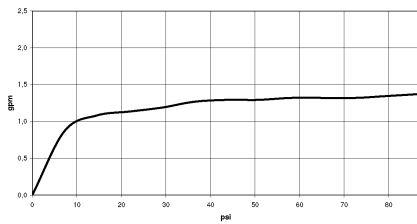

# VAIA Three-hole bridge mixer Pull-down with spray function - Brushed Dark Platinum

VAIA

19 875 809  
mm [inches]  
1:5

## Flow rate chart