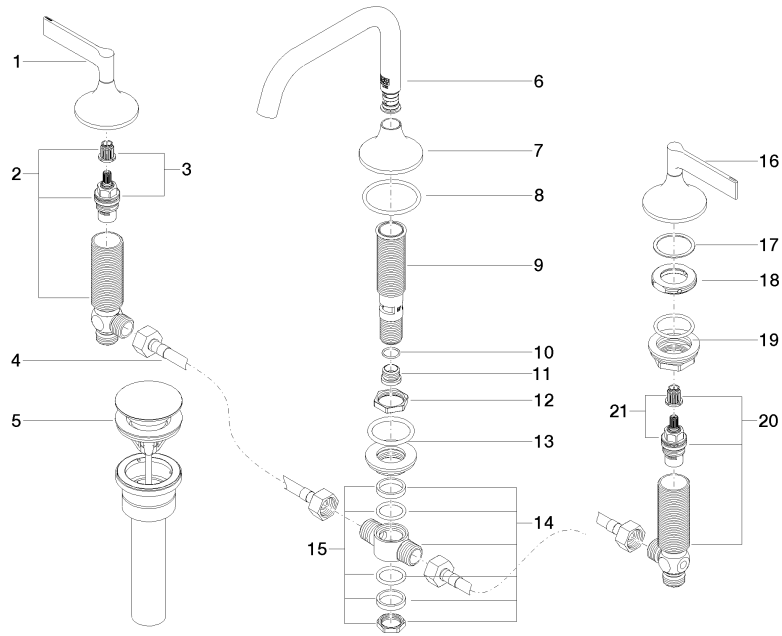

20 705 819

- 165mm projection
  - 1 1/4" pop-up waste
  - pivotable spout 360°
  - circular, air-enriched flow
  - height of mixer 144 mm
  - height up to aerator 90 mm
  - hole diameter valve 32 mm
  - hole diameter spout 35 mm
  - rosette Ø 60 mm
  - max. flow 4.5 l/min
  - lead-free
  - This product can help a building meet the requirements of Green Building Rating Systems, e.g. LEED®, BREEAM®, DGNB
- Only suitable for basins with an overflow.

	Brushed Platinum	20 705 819-06 0010
	Chrome	20 705 819-00 0010
	Platinum	20 705 819-08 0010
	Brushed Durabronze (23kt Gold)	20 705 819-28 0010
	Brushed Bronze	20 705 819-42 0010
	Brushed Champagne (22kt Gold)	20 705 819-46 0010
	Champagne (22kt Gold)	20 705 819-47 0010
	Brushed Dark Platinum	20 705 819-99 0010

20 705 819

Parts for other finishes can be found here: [Chrome](#)

VAIA Three-hole basin mixer with pop-up waste - Brushed Platinum

VAIA

20 705 819

**Spare parts list**

No.	Item Number	Name	Quantity used	Delivery time
	90 20 80 013 00-06	handle ( hot )	25	10