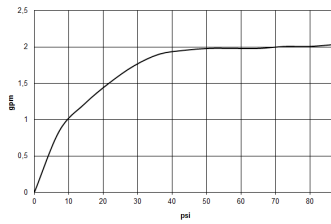

MADISON Bath mixer for wall mounting with hand shower set - Brushed Dark Platinum

MADISON

25 023 360

- 160mm projection
- Hand shower: COMPACT RAIN, max. flow rate 7.6 l/min (at 3 bar)
- spout: rectangular normal flow
- wall bracket
- rotary diverter for bath/shower
- rosette Ø 70 mm
- 1/2" connection
- gauge 153 mm
- metal shower hose 1250mm with integrated anti-twist protection
- max. spout flow rate 26 l/min

25 023 360
mm [inches]

Flow rate chart

Codes & Standards

California Energy
Commission
(CEC)

25 023 360
Parts for other
finishes can be found
here: [Chrome](#)

25 023 360

Spare parts list

No.	Item Number	Name	Quantity used	Delivery time
1	28 002 970-99 0010	MADISON Metal hand shower with porcelain insert (white) FlowReduce - Brushed Dark Platinum	1	30
2	28 104 970-99	Metal shower hose 1/2" x 1/2" x 1250 mm - Brushed Dark Platinum	1	2
3	90 14 20 002 00 90	seal	1	2
4	04 17 20 010 00-99	holder	1	30
5	04 20 36 002 07-99	handle (hot)	1	30
6	09 26 01 011 90	accessories	1	2
7	90 15 01 001 00 90	diverter	1	2
8	09 23 10 007 90	nut	1	2
9	09 30 30 062-99	screw	1	30
10	11 170 370-99	MADISON Lever insert - Brushed Dark Platinum	1	30
11	09 28 22 013 90	pipe	1	2
12	09 18 20 011-99	base	1	30
13	09 30 30 064-99	screw	1	30
14	04 11 04 030 00 90	connection	2	2
15	09 27 39 010-99	rosette	2	30
16	04 29 05 014 00 90	nipple	2	2
17	09 23 30 010-99	nut	2	30
18	90 21 10 010 00 90	insert	1	2
19	90 14 10 056 00 90	seal	1	2
20	09 24 03 123 20 90	nipple	1	2
21	09 14 10 022 90	seal	1	2
22	90 31 11 030 00 90	pin	1	2
23	09 11 06 033 20-99	spout	1	30
24	90 90 03 131 00 90	top	2	2
25	09 21 02 055-99	cover	2	30
26	04 20 36 002 06-99	handle (cold)	1	30
27	09 20 36 002-99	handle	2	30
28	09 20 36 004-99	handle	8	30
29	09 20 83 006 90	handle	2	2
30	09 26 01 010 90	accessories	1	2
31	09 20 36 005-99	handle	2	30
32	04 30 30 029 00 90	fixing set	2	2