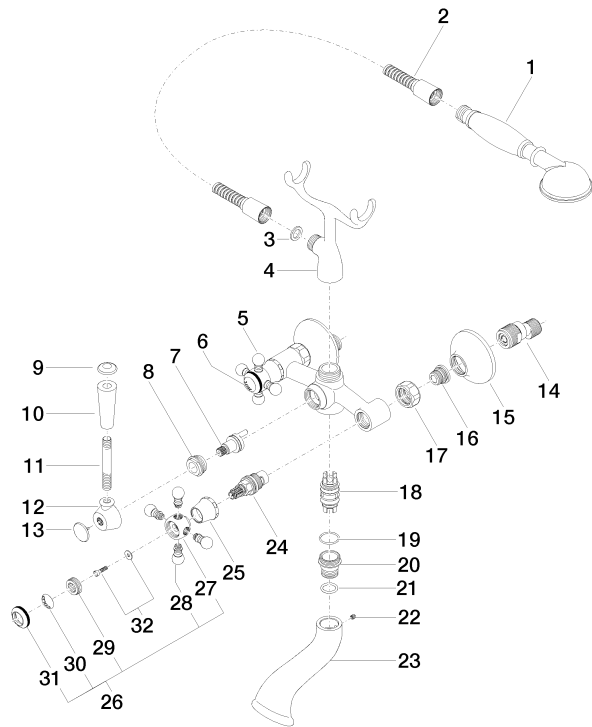

MADISON Bath mixer for wall mounting with hand shower set - Brushed Dark Platinum

MADISON

25 023 360

- 160mm projection
- Hand shower: COMPACT RAIN, max. flow rate 7.6 l/min (at 3 bar)
- spout: rectangular normal flow
- wall bracket
- rotary diverter for bath/shower
- rosette Ø 70 mm
- 1/2" connection
- gauge 153 mm
- metal shower hose 1250mm with integrated anti-twist protection
- max. spout flow rate 26 l/min

25 023 360
mm [inches]

Flow rate chart

Codes & Standards

California Energy
Commission
(CEC)

25 023 360
Parts for other
finishes can be found
here: [Chrome](#)

25 023 360

Spare parts list

No.	Item Number	Name	Quantity used	Delivery time
1	28 002 970-99 0010	MADISON Metal hand shower with porcelain insert (white) FlowReduce - Brushed Dark Platinum	1	30
2	28 104 970-99	Metal shower hose 1/2" x 1/2" x 1250 mm - Brushed Dark Platinum	1	2
3	90 14 20 002 00 90	seal	1	2
4	04 17 20 010 00-99	holder	1	30
5	04 20 36 002 07-99	handle (hot)	1	30
6	09 26 01 011 90	accessories	1	2
7	90 15 01 001 00 90	diverter	1	2
8	09 23 10 007 90	nut	1	2
9	09 30 30 062-99	screw	1	30
10	11 170 370-99	MADISON Lever insert - Brushed Dark Platinum	1	30
11	09 28 22 013 90	pipe	1	2
12	09 18 20 011-99	base	1	30
13	09 30 30 064-99	screw	1	30
14	04 11 04 030 00 90	connection	2	2
15	09 27 39 010-99	rosette	2	30
16	04 29 05 014 00 90	nipple	2	2
17	09 23 30 010-99	nut	2	30
18	90 21 10 010 00 90	insert	1	2
19	90 14 10 056 00 90	seal	1	2
20	09 24 03 123 20 90	nipple	1	2
21	09 14 10 022 90	seal	1	2
22	90 31 11 030 00 90	pin	1	2
23	09 11 06 033 20-99	spout	1	30
24	90 90 03 131 00 90	top	2	2
25	09 21 02 055-99	cover	2	30
26	04 20 36 002 06-99	handle (cold)	1	30
27	09 20 36 002-99	handle	2	30
28	09 20 36 004-99	handle	8	30
29	09 20 83 006 90	handle	2	2
30	09 26 01 010 90	accessories	1	2
31	09 20 36 005-99	handle	2	30
32	04 30 30 029 00 90	fixing set	2	2