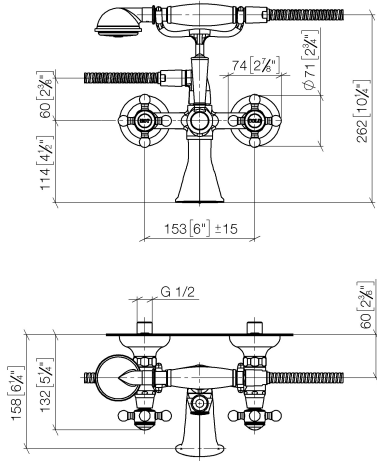

MADISON Bath mixer for wall mounting with hand shower set - Brushed Dark Platinum

MADISON

25 023 360

- 160mm projection
- Hand shower: COMPACT RAIN, max. flow rate 7.6 l/min (at 3 bar)
- spout: rectangular normal flow
- wall bracket
- rotary diverter for bath/shower
- rosette Ø 70 mm
- 1/2" connection
- gauge 153 mm
- metal shower hose 1250mm with integrated anti-twist protection
- max. spout flow rate 26 l/min

25 023 360
mm [inches]

Flow rate chart

Codes & Standards

California Energy
Commission
(CEC)

25 023 360
Parts for other
finishes can be found
here: [Chrome](#)

25 023 360

Spare parts list

No.	Item Number	Name	Quantity used	Delivery time
1	28 002 970-99 0010	MADISON Metal hand shower with porcelain insert (white) FlowReduce - Brushed Dark Platinum	1	30
2	28 104 970-99	Metal shower hose 1/2" x 1/2" x 1250 mm - Brushed Dark Platinum	1	2
3	90 14 20 002 00 90	seal	1	2
4	04 17 20 010 00-99	holder	1	30
5	04 20 36 002 07-99	handle (hot)	1	30
6	09 26 01 011 90	accessories	1	2
7	90 15 01 001 00 90	diverter	1	2
8	09 23 10 007 90	nut	1	2
9	09 30 30 062-99	screw	1	30
10	11 170 370-99	MADISON Lever insert - Brushed Dark Platinum	1	30
11	09 28 22 013 90	pipe	1	2
12	09 18 20 011-99	base	1	30
13	09 30 30 064-99	screw	1	30
14	04 11 04 030 00 90	connection	2	2
15	09 27 39 010-99	rosette	2	30
16	04 29 05 014 00 90	nipple	2	2
17	09 23 30 010-99	nut	2	30
18	90 21 10 010 00 90	insert	1	2
19	90 14 10 056 00 90	seal	1	2
20	09 24 03 123 20 90	nipple	1	2
21	09 14 10 022 90	seal	1	2
22	90 31 11 030 00 90	pin	1	2
23	09 11 06 033 20-99	spout	1	30
24	90 90 03 131 00 90	top	2	2
25	09 21 02 055-99	cover	2	30
26	04 20 36 002 06-99	handle (cold)	1	30
27	09 20 36 002-99	handle	2	30
28	09 20 36 004-99	handle	8	30
29	09 20 83 006 90	handle	2	2
30	09 26 01 010 90	accessories	1	2
31	09 20 36 005-99	handle	2	30
32	04 30 30 029 00 90	fixing set	2	2