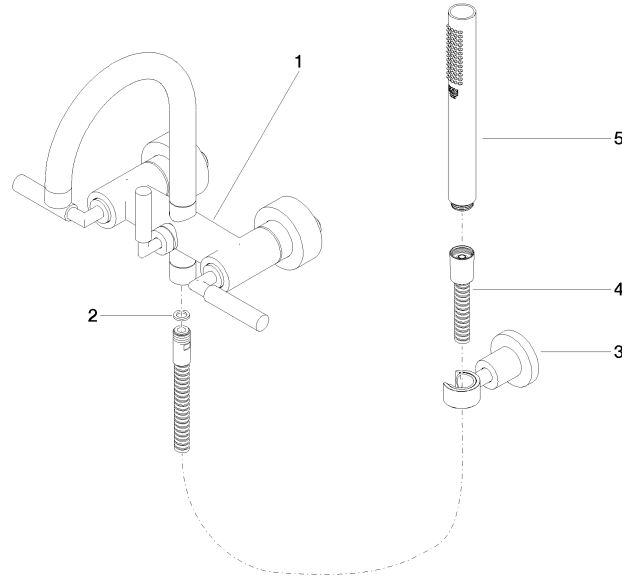

## TARA Bath mixer for wall mounting with hand shower set - Chrome

25 133 882 Product version from 5/27/2021

- spout: circular, air-enriched flow
- max. flow 22 l/min at 3 bar flow pressure
- Hand shower: COMPACT RAIN, max. flow rate 6.8 l/min (at 3 bar)
- complete hand shower set with anti-scale system
- 240mm projection
- rotary diverter for bath/shower
- slide-on rosettes Ø 65 mm
- rosette for shower holder Ø 50mm
- 1/2" connection
- gauge 150 mm - 15 mm
- metal shower hose 1250mm with integrated anti-twist protection
- WRAS

## TARA Bath mixer for wall mounting with hand shower set - Chrome

---

25 133 882 Product version from 5/27/2021

### Certificates

---

WRAS\_2210

LGA\_18

Belgaqua\_21-026-2

**TARA Bath mixer for wall mounting with hand shower set - Chrome**

25 133 882 Product version from 5/27/2021

**Spare parts list**

No.	Item Number	Name	Quantity used	Delivery time
1	25 100 892-00	TARA Bath mixer for wall mounting - Chrome	1	-
Spare part can no longer be ordered, please order the replacement item				
2	90 14 20 026 00 90	seal	1	2
3	28 050 892-00	TARA Wall bracket - Chrome	1	10
4	90 30 02 072 00-00	Metal shower hose 1/2" x 3/8" x 1250 mm - Chrome	1	10
5	90 12 11 140 41-00	shower	1	10