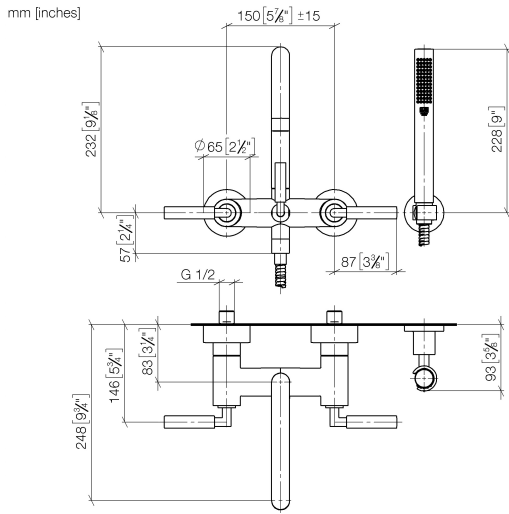

TARA Bath mixer for wall mounting with hand shower set - Chrome

25 133 882 Product version from 5/27/2021