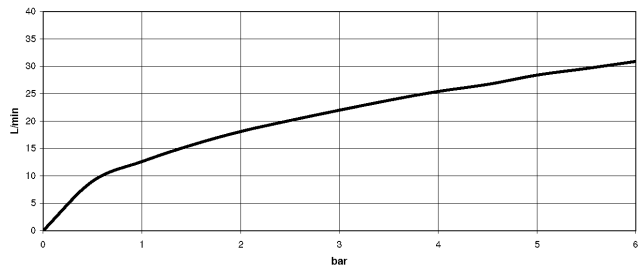

**Flow rate chart**

**Codes & Standards**

DIN 4109

EN 1717

ISO 3822

Scottish Water  
Byelaws

UK Water Supply  
Regulations

Ü-Zeichen