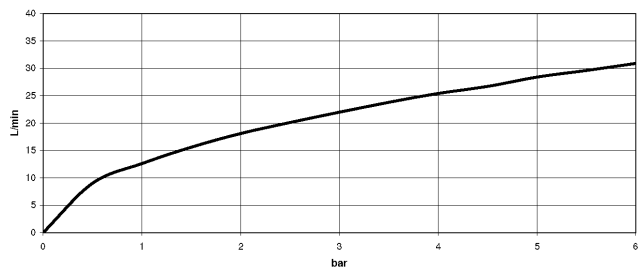

Flow rate chart

Codes & Standards

DIN 4109

ISO 3822

Scottish Water
Byelaws

UK Water Supply
Regulations

Ü-Zeichen

TARA Bath mixer for wall mounting with hand shower set - Brushed Champagne (22kt Gold)