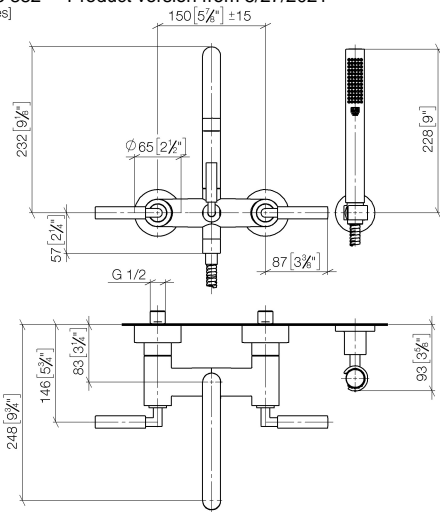

TARA Bath mixer for wall mounting with hand shower set - Brushed Champagne (22kt Gold)

25 133 882 Product version from 5/27/2021

- spout: circular, air-enriched flow
- max. flow 22 l/min at 3 bar flow pressure
- Hand shower: COMPACT RAIN, max. flow rate 6.8 l/min (at 3 bar)
- complete hand shower set with anti-scale system
- 240mm projection
- rotary diverter for bath/shower
- slide-on rosettes Ø 65 mm
- rosette for shower holder Ø 50mm
- 1/2" connection
- gauge 150 mm - 15 mm
- metal shower hose 1250mm with integrated anti-twist protection
- WRAS

Required miscellaneous

- Concealed adapter -** 35 080 970-90
- please order two adapters (USA only) 0010

TARA Bath mixer for wall mounting with hand shower set - Brushed Champagne (22kt Gold)

25 133 882 Product version from 5/27/2021
mm [inches]

Flow rate chart

Codes & Standards

DIN 4109

ISO 3822

Scottish Water
Byelaws

UK Water Supply
Regulations

Ü-Zeichen

TARA Bath mixer for wall mounting with hand shower set - Brushed Champagne (22kt Gold)

No.	Item Number	Name	Quantity used	Delivery time
1	25 100 892-46	TARA Bath mixer for wall mounting - Brushed Champagne (22kt Gold)	1	-
Spare part can no longer be ordered, please order the replacement item				
2	90 14 20 026 00 90	seal	1	2
3	28 050 892-46	TARA Wall bracket - Brushed Champagne (22kt Gold)	1	30
4	90 30 02 072 00-46	Metal shower hose 1/2" x 3/8" x 1250 mm - Brushed Champagne (22kt Gold)	1	30
5	90 12 11 140 41-46	shower	1	30