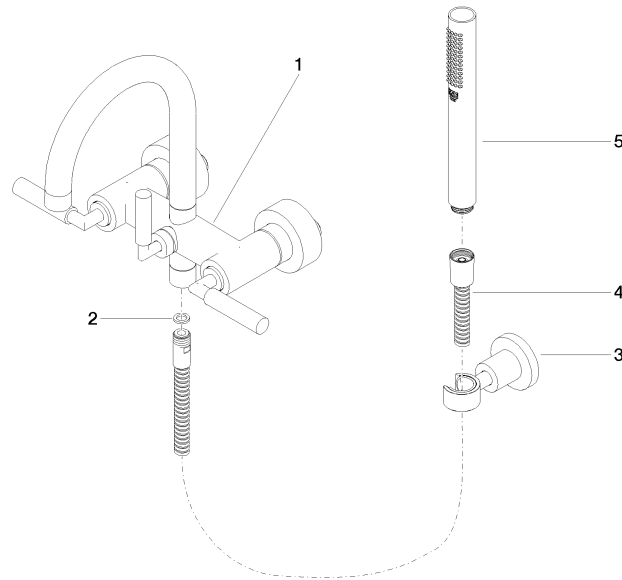

TARA Bath mixer for wall mounting with hand shower set - Brushed Champagne (22kt Gold)

25 133 882 Product version from 5/27/2021

- spout: circular, air-enriched flow
- max. flow 22 l/min at 3 bar flow pressure
- Hand shower: COMPACT RAIN, max. flow rate 6.8 l/min (at 3 bar)
- complete hand shower set with anti-scale system
- 240mm projection
- rotary diverter for bath/shower
- slide-on rosettes Ø 65 mm
- rosette for shower holder Ø 50mm
- 1/2" connection
- gauge 150 mm - 15 mm
- metal shower hose 1250mm with integrated anti-twist protection
- WRAS

Flow rate chart

Codes & Standards

DIN 4109

ISO 3822

Scottish Water
Byelaws

UK Water Supply
Regulations

Ü-Zeichen

TARA Bath mixer for wall mounting with hand shower set - Brushed Champagne (22kt Gold)

25 133 882 Product version from 5/27/2021

Certificates

WRAS_2210

LGA_18

TARA Bath mixer for wall mounting with hand shower set - Brushed Champagne (22kt Gold)

25 133 882 Product version from 5/27/2021

Spare parts list

No.	Item Number	Name	Quantity used	Delivery time
1	25 100 892-46	TARA Bath mixer for wall mounting - Brushed Champagne (22kt Gold)	1	-
Spare part can no longer be ordered, please order the replacement item				
2	90 14 20 026 00 90	seal	1	2
3	28 050 892-46	TARA Wall bracket - Brushed Champagne (22kt Gold)	1	30
4	90 30 02 072 00-46	Metal shower hose 1/2" x 3/8" x 1250 mm - Brushed Champagne (22kt Gold)	1	30
5	90 12 11 140 41-46	shower	1	30