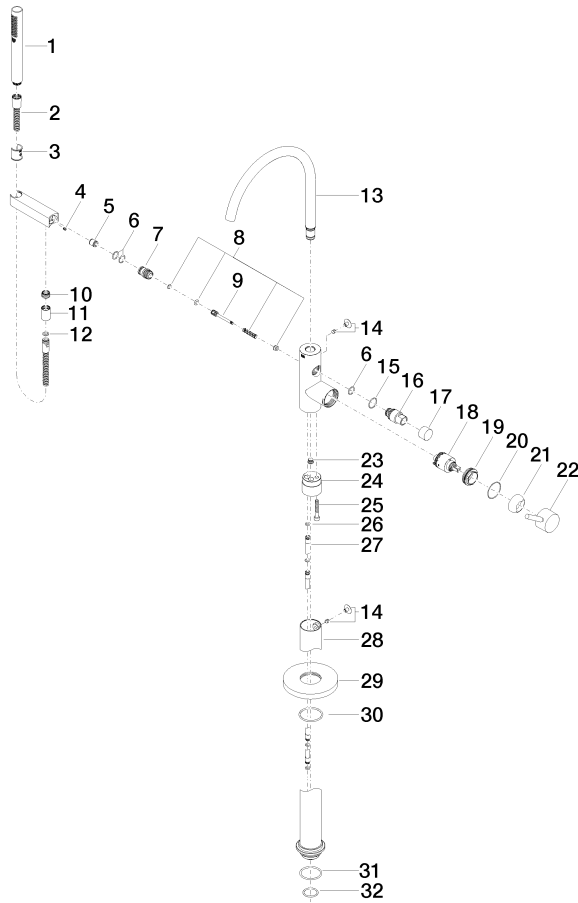

Single-lever bath mixer with stand pipe for free-standing assembly with hand shower set - Light Gold

TARA

25 863 661

Single-lever bath mixer with stand pipe for free-standing assembly with hand shower set - Light Gold

TARA

25 863 661

Spare parts list

No.	Item Number	Name	Quantity used	Delivery time
1	90 12 11 140 30-26	shower	1	30
2	90 30 02 072 00-26	Metal shower hose 1/2" x 3/8" x 1250 mm - Light Gold	1	30
3	09 18 40 118 90	sleeve	1	2
4	09 31 11 058 90	pin	1	2
5	90 23 01 141 00 90	back-flow preventer	1	2
6	90 14 10 010 00 90	seal	3	2
7	09 24 03 153 20-26	nipple	1	-
Spare part can no longer be ordered, please order the replacement item				
8	90 16 02 023 00 90	spring	1	2
9	09 31 09 102 20-26	pull-rod	1	-
Spare part can no longer be ordered, please order the replacement item				
10	09 24 03 069 90	nipple	1	2
11	90 21 02 069 00-26	cover	1	30
12	90 14 20 026 00 90	seal	1	2
13	90 28 22 327 01-26	spout	1	30
14	04 31 20 036 00 90	plug	2	2
15	09 14 10 112 90	seal	1	2
16	09 21 34 081 20-26	nipple	1	60
17	09 20 88 002-26	handle	1	60
18	90 15 05 039 00 90	cartridge	1	2
19	09 24 04 298 90	nut	1	2
20	09 14 10 037 90	seal	1	2
21	09 28 30 036-26	cover	1	60
22	90 20 66 005 00-26	handle	1	30
23	04 31 20 039 11 90	plug	1	2
24	09 24 03 152 20-26	adaptor	1	-
Spare part can no longer be ordered, please order the replacement item				
25	09 30 30 111 90	screw	1	2
26	09 14 10 139 90	seal	2	2
27	04 28 22 025 00 90	connection	2	2
28	04 28 22 030 00-26	pipe	1	60
29	09 27 88 007-26	rosette	1	60
30	90 14 10 129 00 90	seal	1	2
31	09 14 10 084 90	seal	1	2
32	09 14 10 018 90	seal	1	2