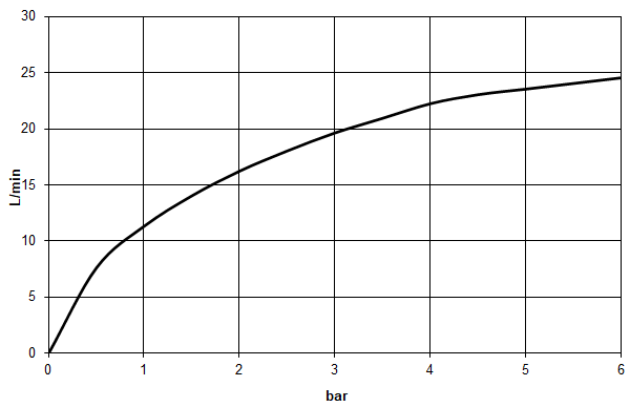

Flow rate chart

Codes & Standards

ASME
A112.18.1/CSA
B125.1

California Energy
Commission
(CEC)