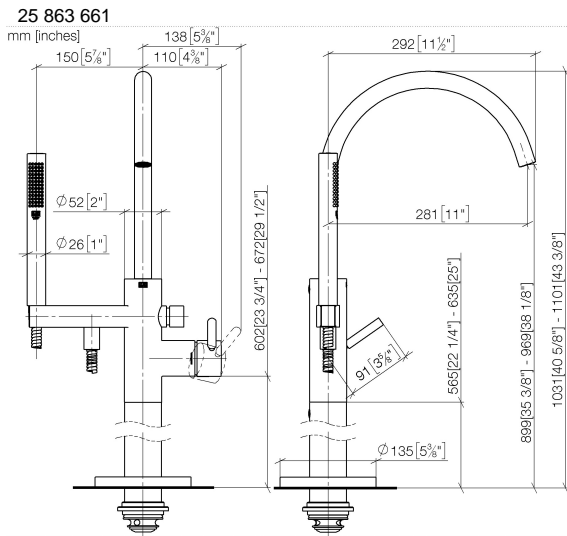

Single-lever bath mixer with stand pipe for free-standing assembly with hand shower set - Light Gold

TARA