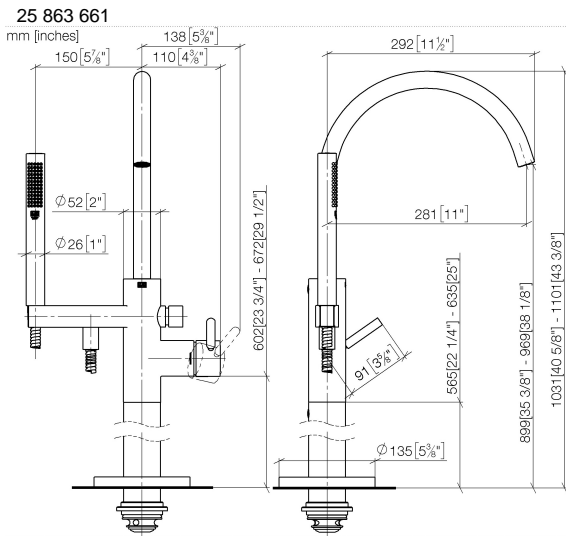

Single-lever bath mixer with stand pipe for free-standing assembly with hand shower set - Champagne (22kt Gold)

TARA