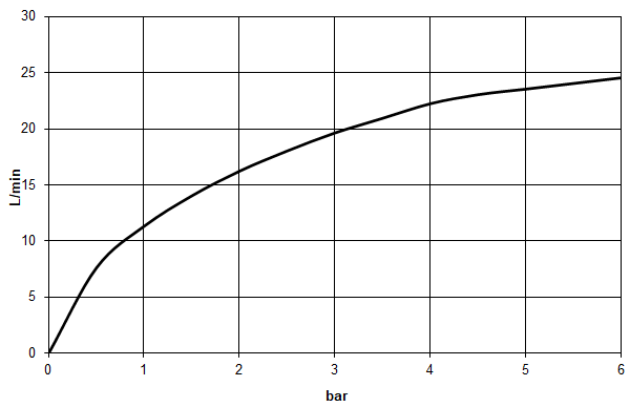

Single-lever bath mixer with stand pipe for free-standing assembly with hand shower set - Champagne (22kt Gold)

TARA

25 863 661

Fits: TARA, META

- spout: circular, air-enriched flow
- max. flow 19.5 l/min at 3 bar flow pressure
- Hand shower: COMPACT RAIN, max. flow rate 6.8 l/min (at 3 bar)
- bar-type hand shower with anti-scale system
- pivotable spout 360°
- 281mm projection
- wall bracket
- automatic bath/shower diverter
- total height 1031 - 1101 mm
- stand pipe height 565 - 635 mm
- height up to aerator 899 – 969 mm
- slide-on rosettes Ø 135 mm
- metal shower hose 1250mm with integrated anti-twist protection
- WRAS 2001027

Single-lever bath mixer with stand pipe for free-standing assembly with hand shower set - Champagne (22kt Gold)

TARA

Flow rate chart

Codes & Standards

ASME  
A112.18.1/CSA  
B125.1

California Energy  
Commission  
(CEC)