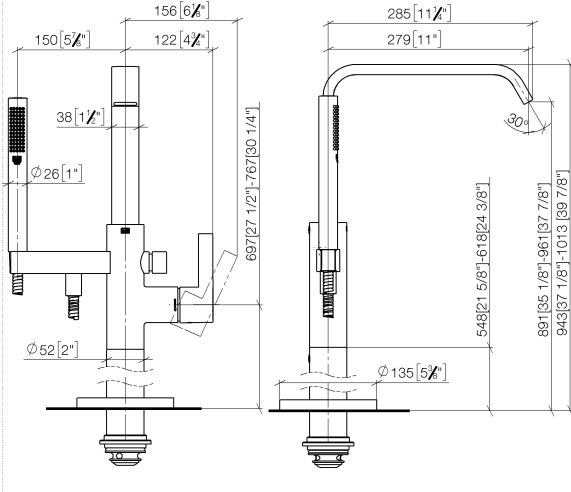

**IMO Single-lever bath mixer with stand pipe for free-standing assembly with hand shower set - Brushed Platinum**

IMO

25 863 671

- 279mm projection
- spout: cascade
- Hand shower: COMPACT RAIN, max. flow rate 6.8 l/min (at 3 bar)
- bar-type hand shower with anti-scale system
- wall bracket
- automatic bath/shower diverter
- total height 943 - 1013 mm
- stand pipe height 548 - 618 mm
- height up to aerator 891 – 961 mm
- metal shower hose 1250mm with integrated anti-twist protection
- max. flow for complete hand shower set 6.8 l/min
- slide-on rosettes Ø 135 mm

**Required miscellaneous**

- Concealed floor mounting -** 35 949 970-90
- min. recess depth 80 mm 0010
  - max. recess depth 150 mm

**IMO Single-lever bath mixer with stand pipe for free-standing assembly with hand shower set - Brushed Platinum**

IMO

25 863 671

mm [inches]

**Flow rate chart**